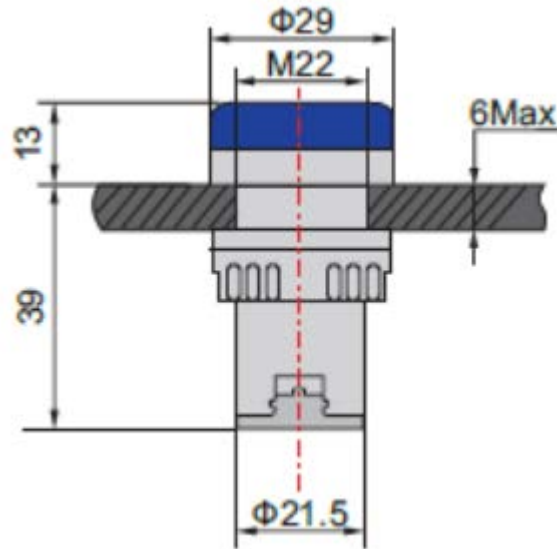

## 认证

合规性 / 认证	rohs
符合标准	CE

RS Stock Number	Colour	Voltage	Cut out Diameter	Illumination Type	IP Rating	Terminal Type	Mounting Type
791-8579	White	12V	22mm	LED	IP65	Screw	Panel Mount
791-8573	Red	12V	22mm	LED	IP65	Screw	Panel Mount
791-8582	Green	12V	22mm	LED	IP65	Screw	Panel Mount
791-8585	Blue	12V	22mm	LED	IP65	Screw	Panel Mount
791-8589	Yellow	12V	22mm	LED	IP65	Screw	Panel Mount
763-7905	White	24V	22mm	LED	IP65	Screw	Panel Mount
763-7909	Red	24V	22mm	LED	IP65	Screw	Panel Mount
763-7918	Green	24V	22mm	LED	IP65	Screw	Panel Mount
763-7911	Blue	24V	22mm	LED	IP65	Screw	Panel Mount
763-7915	Yellow	24V	22mm	LED	IP65	Screw	Panel Mount
763-7924	White	110V	22mm	LED	IP65	Screw	Panel Mount
763-7927	Red	110V	22mm	LED	IP65	Screw	Panel Mount
763-7921	Green	110V	22mm	LED	IP65	Screw	Panel Mount
763-7930	Blue	110V	22mm	LED	IP65	Screw	Panel Mount
763-7933	Yellow	110V	22mm	LED	IP65	Screw	Panel Mount
763-7937	White	230V	22mm	LED	IP65	Screw	Panel Mount
763-7946	Red	230V	22mm	LED	IP65	Screw	Panel Mount
763-7949	Green	230V	22mm	LED	IP65	Screw	Panel Mount
763-7943	Blue	230V	22mm	LED	IP65	Screw	Panel Mount
763-7952	Yellow	230V	22mm	LED	IP65	Screw	Panel Mount