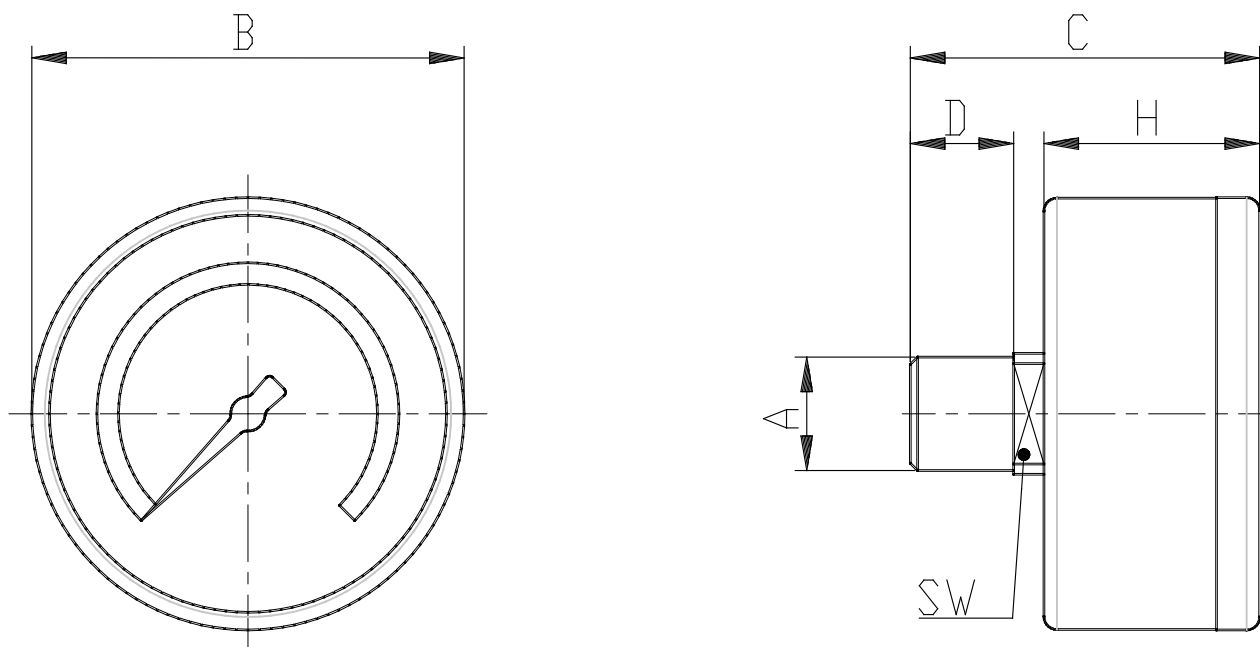

- Pressure gauges with rear connection

Product code: M053-P04

Datasheet creation date: 10/12/2025 08:42

Check the most updated document online [click here](#)

■ TECHNICAL DATA

Mod.	M053-P04
------	----------

- Pressure gauges with rear connection

Product code: M053-P04

■ DIMENSIONS

A	R1/8
B (mm)	50.000
C (mm)	41.500
D (mm)	10.000
H (mm)	25.000
SW (mm)	14.000
R (bar)	0-4 bar