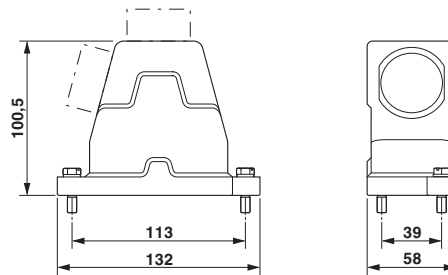

Housing - HC-HPR-B06-HHWH-1TTM20-EM-BK - 1411879

Dimensioned drawing

Dimensional drawing

Phoenix Contact 2015 © - all rights reserved
<http://www.phoenixcontact.com>