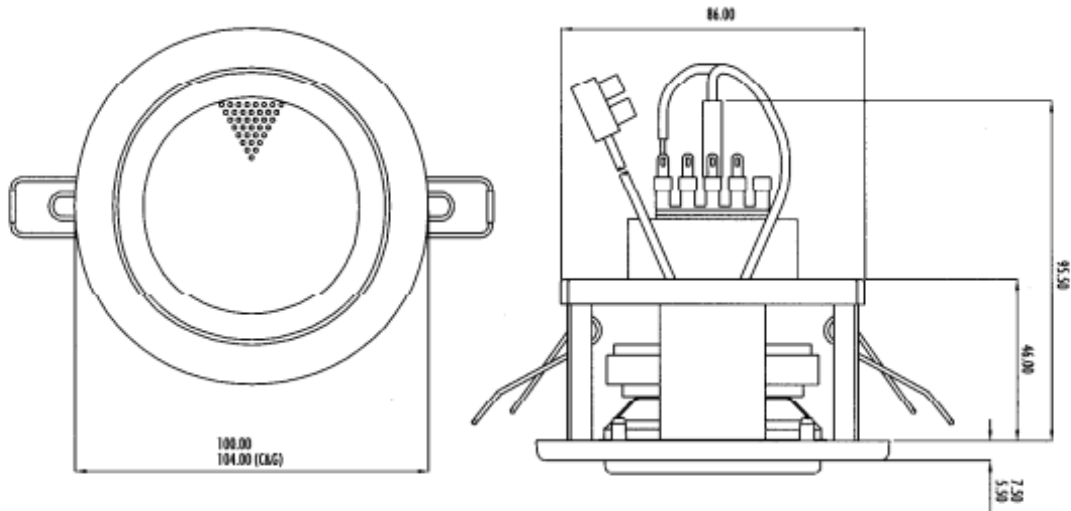

Dimensions: (mm)

Installation Guide