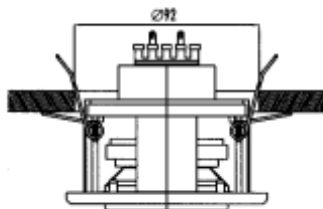

Step 2. Push up of A.