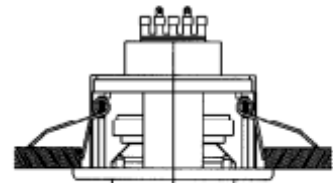

Step 3. Push up of B to complete the installation.