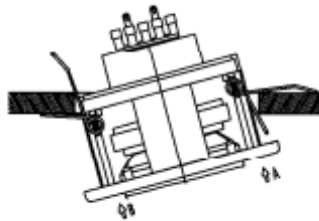

Step 2. Push up of A.