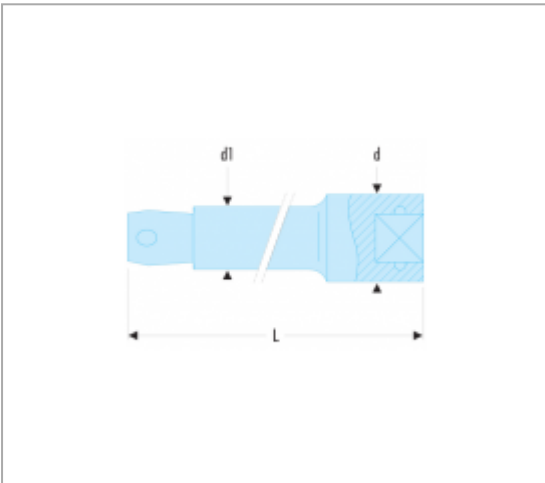

S.210S | S.S - 1/2" WOBBLE DRIVE EXTENSIONS

Description :

- Square drive rounded profile gives 8° working angle.
- Useful where access is limited.
- Finish: bright chrome.

Informations :

	S.210S
d [mm]	23
d1 [mm]	16,5
L [mm]	130
Square ["]	1/2
[g]	225