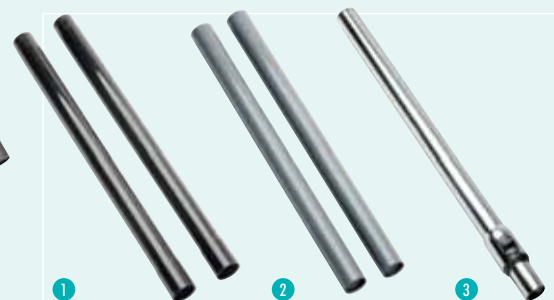

Complete flexible hose :

		For vacuum	
Ø 32, 2500 mm long	1	DC 25 / DC 25 S	20498438