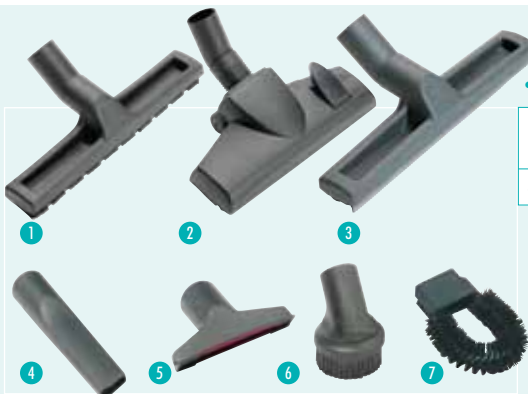

##### Complete flexible hose :

		For vacuum	
Ø 32, 2500 mm long	1	DC 25 / DC 25 S	20498438

DC 25

DC 25 S

**Accessories and consumables :**

• Nozzles and brushes :

		For vacuum	
Dust nozzle	1	DC 25	20498442
Mixed nozzle	2	DC 25 S	20498443
Water nozzle	3	DC 25 / DC 25 S	20498444
Flat nozzle	4	DC 25 / DC 25 S	20498445
Upholstery nozzle	5	DC 25 / DC 25 S	20498446
Round brush	6	DC 25 / DC 25 S	20498447
Radiator nozzle	7	DC 25 / DC 25 S	20498027

• Cloth bags :

		For vacuum	
4 bags + 1 water filter	1	DC 25 / DC 25 S	20498437

• Accessory holder :

		For vacuum	
For Ø 32 accessories	1	DC 25 / DC 25 S	20498448

• Tool adaptor :

		For vacuum	
For hand held power tools	1	DC 25 S	20498449