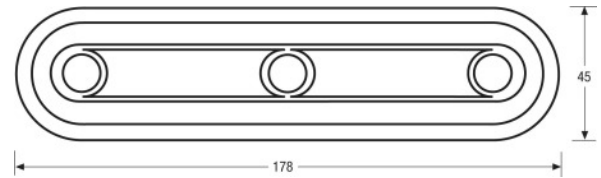

SI

Mobile helpers

Technical data

Electrical data

Nominal wattage	0.23 W
Nominal voltage	4.5 V

Photometrical data

Light color as per EN 12464-1	White
-------------------------------	-------

Light technical data

Beam angle	135 °
------------	-------

Dimensions & weight

Length	178.0 mm
Width	46.0 mm
Height	29.0 mm

Colors & materials

Product color	Silver
Body material	Plastic
Cover material	Plastic

Temperatures

Ambient temperature range	0...+25 °C
---------------------------	------------

Additional product data

Lamp designation according to LBS	LED
Equipped with lamp	Yes
Equipment	LED
Light source included	Yes

Capabilities

Type of installation	Surface-mounted
Accessories	Adhesive pad / Hook-and-loop pad / Magnet
Adjustable	Yes
Dimmable	No
LED module replaceable	Not replaceable

Product code	METEL code	SEG-No.	STK number	UK Org
4008321930828	OSRDOTITLVPPSBLI	-	8771135	-

Logistical Data

Product code	Product description	Packaging unit (Pieces/Unit)	Dimensions (height x width x length)	Volume	Gross weight
4008321305640	DOT-it LINEAR VARIO SI	Shipping carton box 6	255 mm x 113 mm x 194 mm	5.59 dm ³	1210.00 g
4008321930835	DOT-it LINEAR VARIO SI	Shipping carton box 6	116 mm x 260 mm x 198 mm	5.97 dm ³	1180.00 g
24902901619278	DOT-it LINEAR VARIO SI	Shipping carton box 6	255 mm x 113 mm x 194 mm	5.59 dm ³	1210.00 g