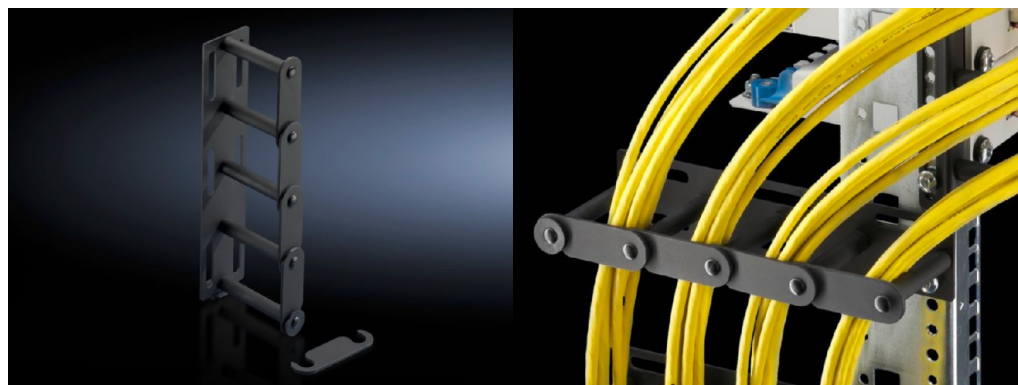

## Product description

<b>Description:</b>	For structured routing of entire cable bundles, the cable bars may be secured to a variety of different positions inside the enclosure.
<b>Applications:</b>	All-round attachment for universal use for vertical and horizontal cable routing inside the enclosure or within the distributor level.
<b>Material:</b>	Support: Sheet steel Cable routing bars, connection combs: Plastic UL 94-V0
<b>Colour:</b>	RAL 9005
<b>Supply includes:</b>	Cable routing bars Connection combs
<b>Note:</b>	Size of individual chambers (WxD) approx. 34 x 100 mm