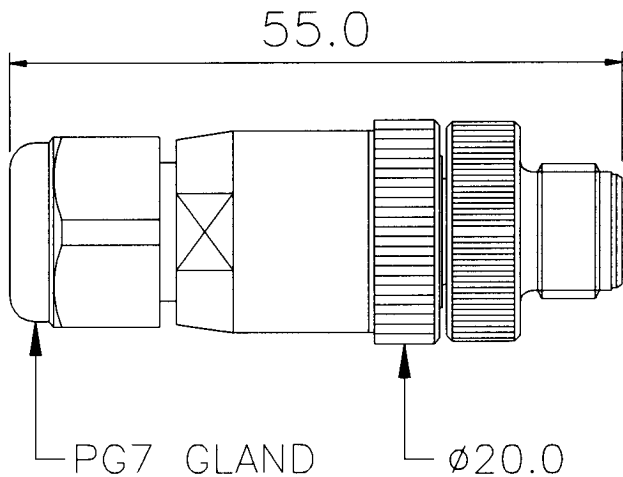

MICRO-CHANGE '8A' SERIES RE-WIREABLE CONNECTOR

PG7 CABLE GLAND WILL ACCOMODATE
CABLE DIAMETERS FROM :
2.5mm TO 6.5mm
WITH A MAXIMUM WIRE
GAUGE OF 0.75mm²

PART No MATRIX

8

8=Micro Change

A

A=Field Attachable

X

4=4 Pole
5=5 Pole

0

0

6

006 = Male Straight

-

3

3= Screw Terminal

1

1=PG7 Cable Gland

5

5=Plastic Body