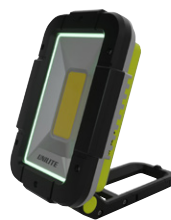

1750
LUMEN

4 1/2 - 195H
RUNTIME

50M
RANGE

IPX5
IP RATING

USB
TYPE-C

SLR-1750 - WORK LIGHT WITH POWERBANK

- 1750 Lumen white COB LED, 6500k
- USB powerbank function
- Red LED modes for emergency / signalling / night vision
- Super tough copolymer & aluminium construction
- Glow-in-the-dark strip around reflector for extra visibility
- 180° Adjustable handle/stand/hook
- Strong magnets within base
- Spring loaded carabiner hook on the base
- 1m high quality USB Type-C charging cable (included)
- 3A USB Type-C charging - 7 hours charge time
- Upgraded 'LG' batteries for greater longevity

BATTERY 3.7v 10400mAh Li-ion Rechargeable Battery

WEIGHT 600g

DIMENSION folded - 158 x 102 x 55mm / extended - 268 x 102 x 48mm

GLOW-IN-THE-DARK STRIP

BATTERY LEVEL INDICATORS