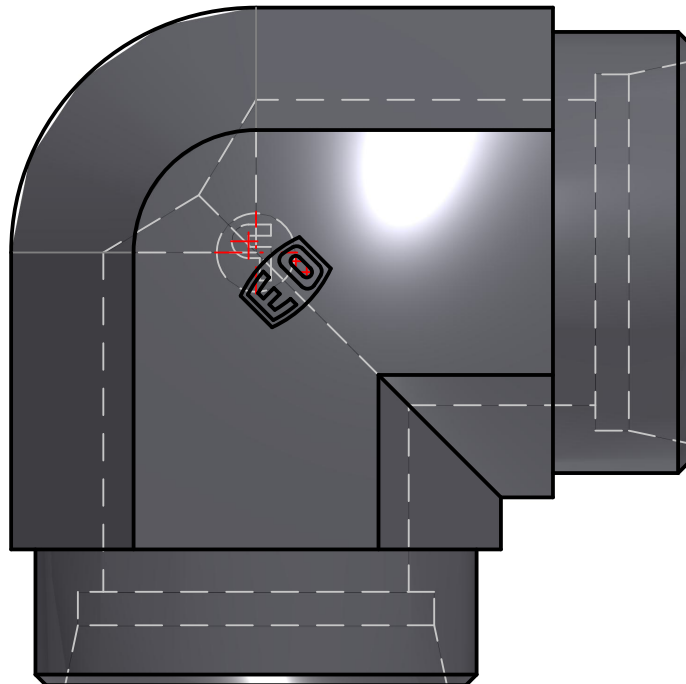

ENGINEERING YOUR SUCCESS.

Parker Hannifin Corporation
High Pressure Connectors Europe
Am Metallwerk 9
33659 Bielefeld, Germany
Ph: +49 (0) 521-4048-0
Fax: +49 (0) 521-4048-4280

PARKER High Pressure Connectors Europe Division
Ermeto DIN tube to tube high pressure hydraulic tube fittings

PART Number: W42LCFX

*Interactive 3D graphic, click to activate and rotate
(3D capable PDF viewer required)*

| Technical Data | |
|----------------|---|
| Part Number | W42LCFX |
| Series Name | Ermeto DIN tube to tube high pressure hydraulic tube fittings |
| Series Code | Ermeto DIN tube to tube high pressure hydraulic tube fittings |
| Division ID | 687614 |
| Division Name | High Pressure Connectors Europe Division |
| Company | Parker Hannifin |