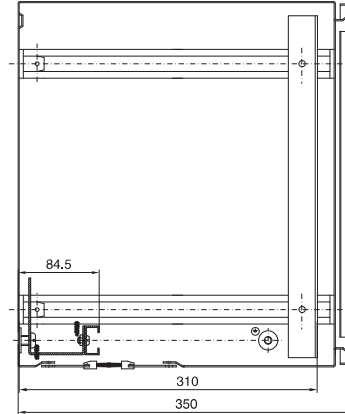

### Wall-mounted enclosures AE

With 482.6 mm (19") mounting angles Catalogue 33, page 67

Model No. DK	U	Height dimensions mm		
		H1	H2	H3
7641.000	8	380	355	261
7643.000	13	600	578	481
7645.000	16	760	711	641

### Wall-mounted enclosures AE

With 482.6 mm (19") pull-out frame Catalogue 33, page 68

1 Cut-out for toughened safety glass window

Model No. DK	U (HE)		Width mm	Height mm	Depth mm
	vertical	horizontal			
7644.000	4	10	600	600	350

### Small fibre-optic distributors

Catalogue 33, page 69

Model No. DK	Fibres	Width mm	Height mm	Depth mm
7451.000	1 - 24	180	254	90