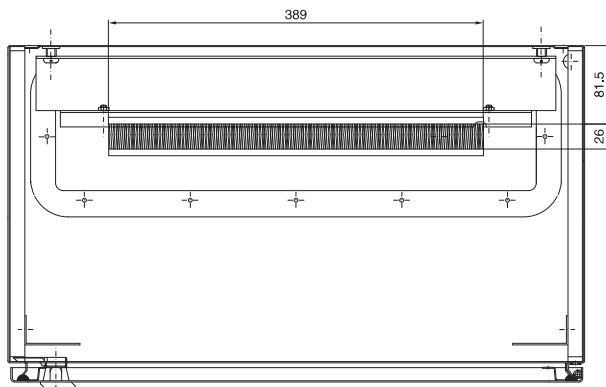

### Wall-mounted enclosures AE

With 482.6 mm (19") mounting angles Catalogue 33, page 67

Model No. DK	U	Height dimensions mm		
		H1	H2	H3
7641.000	8	380	355	261
7643.000	13	600	578	481
7645.000	16	760	711	641

### Wall-mounted enclosures AE

With 482.6 mm (19") pull-out frame Catalogue 33, page 68

1 Cut-out for toughened safety glass window

Model No. DK	U (HE)		Width mm	Height mm	Depth mm
	vertical	horizontal			
7644.000	4	10	600	600	350

### Small fibre-optic distributors

Catalogue 33, page 69

Model No. DK	Fibres	Width mm	Height mm	Depth mm
7451.000	1 - 24	180	254	90