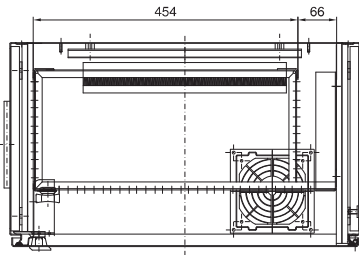

### Wall-mounted enclosures AE

With 482.6 mm (19") mounting angles Catalogue 33, page 67

Model No. DK	U	Height dimensions mm		
		H1	H2	H3
7641.000	8	380	355	261
7643.000	13	600	578	481
7645.000	16	760	711	641

### Wall-mounted enclosures AE

With 482.6 mm (19") pull-out frame Catalogue 33, page 68

1 Cut-out for toughened safety glass window

Model No. DK	U (HE)		Width mm	Height mm	Depth mm
	vertical	horizontal			
7644.000	4	10	600	600	350

### Small fibre-optic distributors

Catalogue 33, page 69

Model No. DK	Fibres	Width mm	Height mm	Depth mm
7451.000	1 - 24	180	254	90