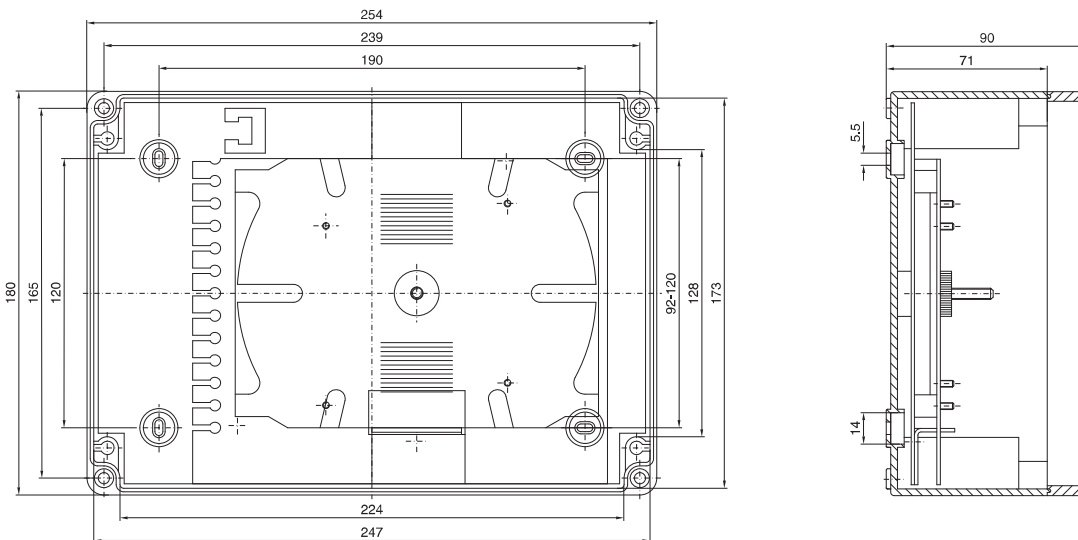

### Wall-mounted enclosures AE

With 482.6 mm (19") mounting angles Catalogue 33, page 67

Model No. DK	U	Height dimensions mm		
		H1	H2	H3
7641.000	8	380	355	261
7643.000	13	600	578	481
7645.000	16	760	711	641

### Wall-mounted enclosures AE

With 482.6 mm (19") pull-out frame Catalogue 33, page 68

1 Cut-out for toughened safety glass window

Model No. DK	U (HE)		Width mm	Height mm	Depth mm
	vertical	horizontal			
7644.000	4	10	600	600	350

### Small fibre-optic distributors

Catalogue 33, page 69

Model No. DK	Fibres	Width mm	Height mm	Depth mm
7451.000	1 - 24	180	254	90