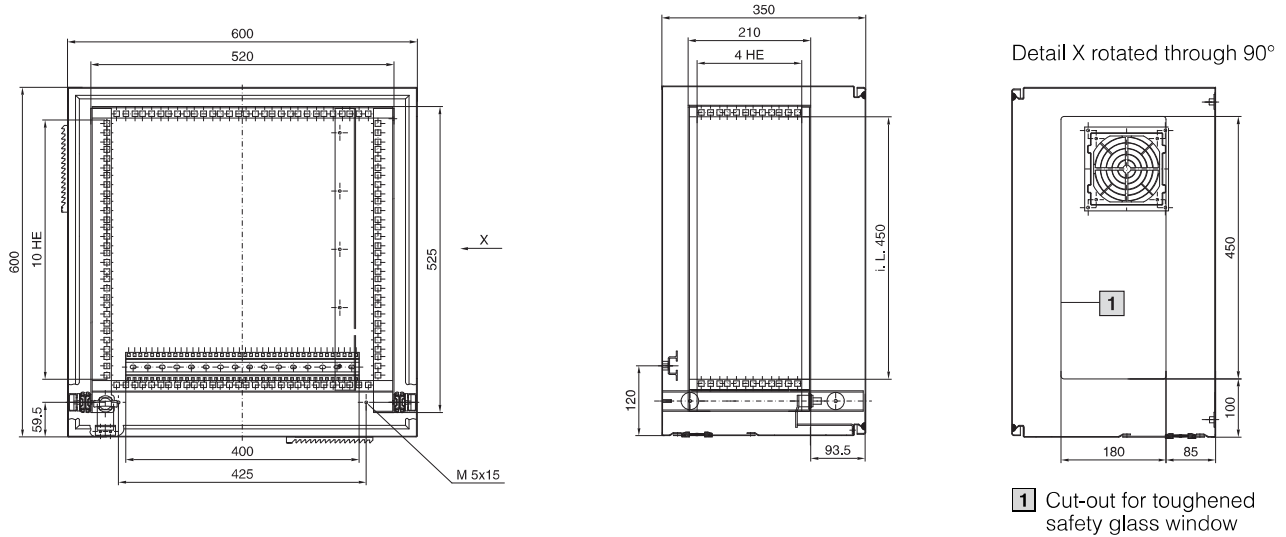

### Wall-mounted enclosures AE

With 482.6 mm (19") mounting angles Catalogue 33, page 67

Model No. DK	U	Height dimensions mm		
		H1	H2	H3
7641.000	8	380	355	261
7643.000	13	600	578	481
7645.000	16	760	711	641

### Wall-mounted enclosures AE

With 482.6 mm (19") pull-out frame Catalogue 33, page 68

1 Cut-out for toughened safety glass window

Model No. DK	U (HE)		Width mm	Height mm	Depth mm
	vertical	horizontal			
7644.000	4	10	600	600	350

### Small fibre-optic distributors

Catalogue 33, page 69

Model No. DK	Fibres	Width mm	Height mm	Depth mm
7451.000	1 - 24	180	254	90