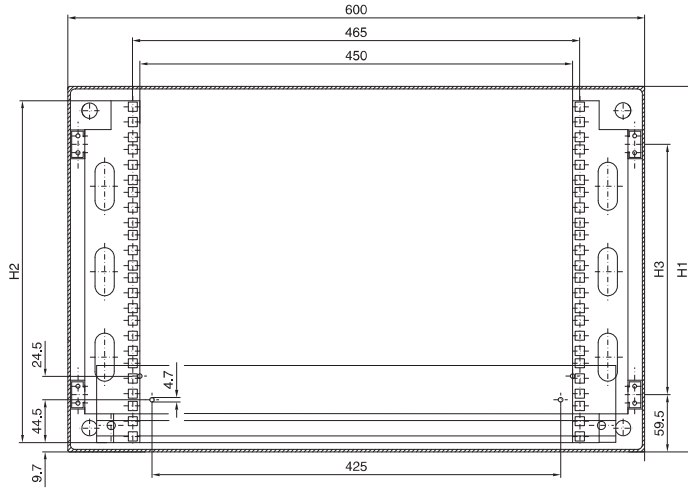

### Wall-mounted enclosures AE

With 482.6 mm (19") mounting angles Catalogue 33, page 67

Model No. DK	U	Height dimensions mm		
		H1	H2	H3
7641.000	8	380	355	261
7643.000	13	600	578	481
7645.000	16	760	711	641

### Wall-mounted enclosures AE

With 482.6 mm (19") pull-out frame Catalogue 33, page 68

1 Cut-out for toughened safety glass window

Model No. DK	U (HE)		Width mm	Height mm	Depth mm
	vertical	horizontal			
7644.000	4	10	600	600	350

### Small fibre-optic distributors

Catalogue 33, page 69

Model No. DK	Fibres	Width mm	Height mm	Depth mm
7451.000	1 - 24	180	254	90