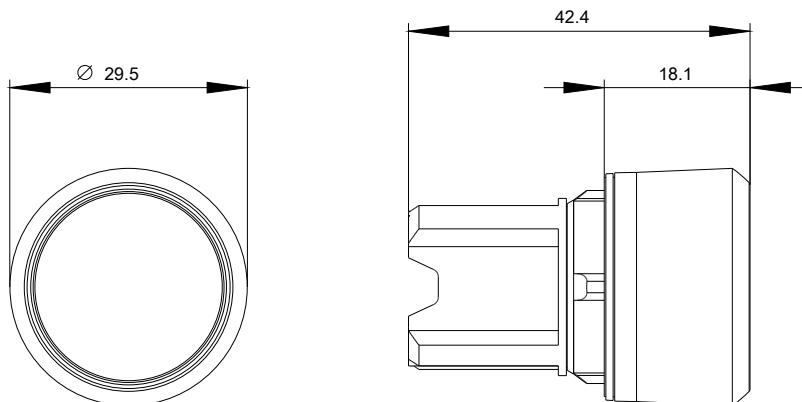

Height	mm	29.45
Width	mm	29.45
Shape of the installation opening		round
Mounting diameter	mm	22

Certificates/ approvals:

Further information

Information- and Downloadcenter (Catalogs, Brochures,...)

<http://www.siemens.com/industrial-controls/catalogs>

<http://support.automation.siemens.com/WW/view/en/3SU10300CB400AA0/all>

Image database (product images, 2D dimension drawings, 3D models, device circuit diagrams, EPLAN macros, ...)

http://www.automation.siemens.com/bilddb/cax_de.aspx?mfb=3SU10300CB400AA0&lang=en