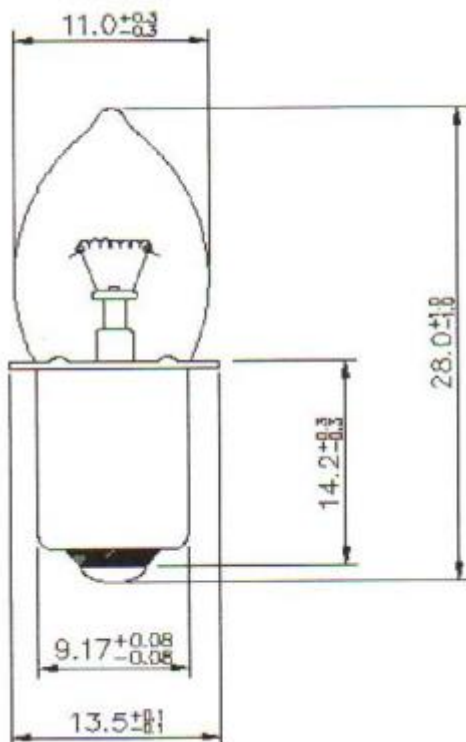

Datasheet

P13.5s Filament Indicator Lamp, Clear, 2.4 V, 500 mA, 15h

RS Stock number [655-8993](#)

Dimensions: mm

Specifications

- Bulb Type: B3 1/2
- Bulb Diameter: $\varnothing 11.3$ Max
- Length 29.0Max
- Base Type: P13.5s KRP
- Lamp Type: Krypton Gas Filled
- Voltage: 2.4V
- Life : 15Hrs
- Amperage: 500mA $\pm 10\%$
- MSCP: 2.30CP $\pm 20\%$