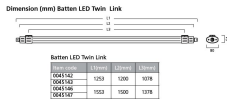

TECHNICAL DRAWINGS

SYLVANIA   0045143

This luminaire contains built in LED lamps.

A++
A+
A
B
C
D
E

LED

874/2012