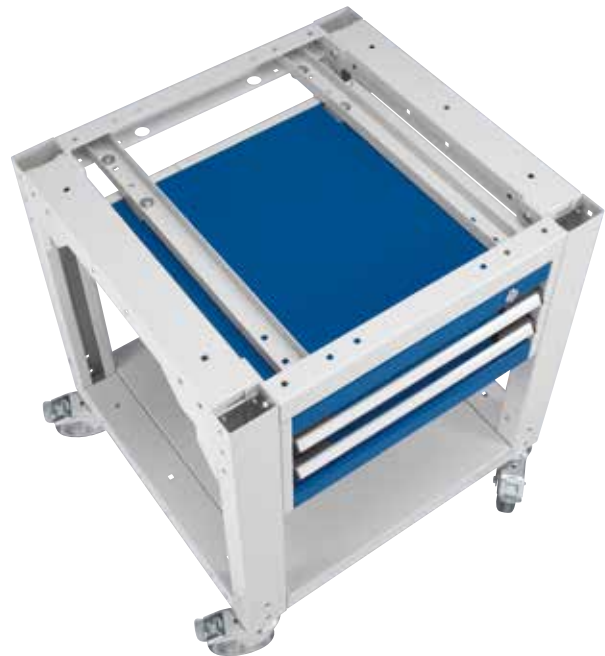

**Suspended Cabinets for Framework Benches**

On 1500mm and 2000mm wide benches 525mm, 650mm or 800mm wide cabinets may be used.

Maximum height of cabinets is 600mm for static benches, 400mm for mobile versions.

750mm deep benches may use either the 525mm deep or 650mm deep cabinets

900mm deep benches may use either the 650mm deep or 750mm deep cabinets.

To fix a cabinet to a framework bench a set of suspension channels are required.

Choose the correct bench depth, the channels will fit both 650 and 750mm deep cabinets.

**Suspension Channels**

To Suit	Order Ref.	Price £
750 bench	41010026.16V	23.53
900 bench	41010093.16V	25.12

2000mm wide x 900mm deep lino worktop bench. Shown with a 650mm wide x 650mm deep x 400mm high cabinet.