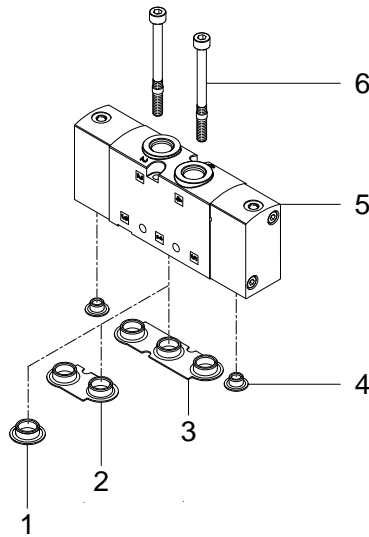

8036720 VUWS-LT30-T32H-M-G38 Pneumatic valve - Series: All

8036720 VUWS-LT30-T32H-M-G38 Pneumatic valve - Series: All

Pos.	Part no.	Type	Note	Qty.	Unit
A	8035637	VAME-B10-30-MK Assortment of spare parts	Spare parts: 1, 2, 3, 4, 6	1	PC
1		VUVS-G38 Seal	Not available separately, see position A	1	PC
2		VUVS-G38 Seal	Not available separately, see position A	1	PC
3		VUVS-G38 Seal	Not available separately, see position A	1	PC
4		VUVS-G18 Seal	Not available separately, see position A	2	PC
5		VUWS-L30 Pneumatic valve	Not available	1	PC
6		M5X60-10.9 Socket head screw	Not available separately, see position A Tightening torque 6 Nm / 4.4 lbf ft	2	PC