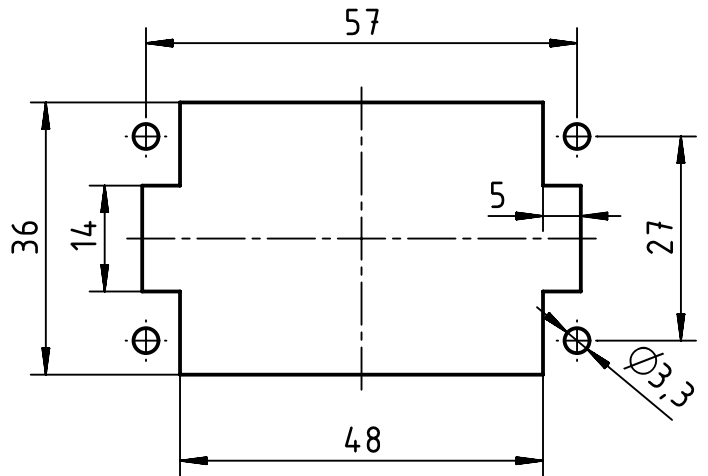

panel cut out

	FREE SIZE TOL':			TITLE		REV.
				RS Pro 10E cage clamp insert 10 contacts F		A
	DRAWN BY	Limei.L	2018.3.16	SIZE	PART NUMBER	SHEET
	CHECKED BY	Andy.Y	2018.3.16	A4	1715733	1 OF 1
APPROVED BY	Steven.W	2018.3.16	SCALE 1:1	MATERIAL:	UNIT: mm	