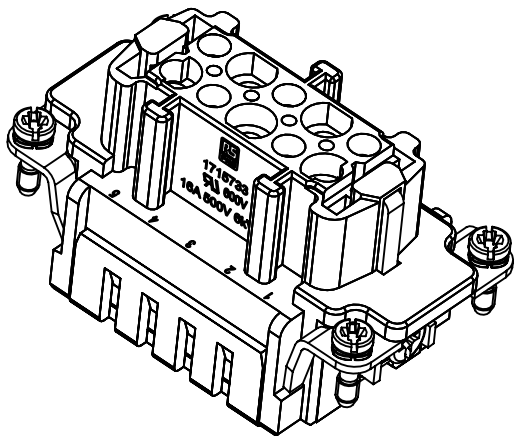

panel cut out

	FREE SIZE TOL':			TITLE		REV.
				RS Pro 10E cage clamp insert 10 contacts F		A
	DRAWN BY	Limei.L	2018.3.16	SIZE	PART NUMBER	SHEET
	CHECKED BY	Andy.Y	2018.3.16	A4	1715733	1 OF 1
APPROVED BY	Steven.W	2018.3.16	SCALE 1:1	MATERIAL:	UNIT: mm	