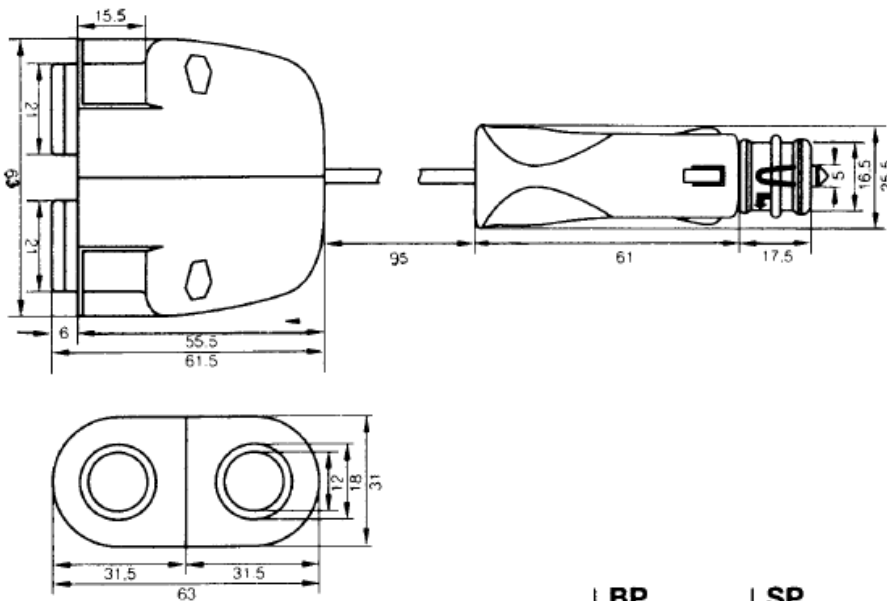

Datasheet

Cigar Lighter Twin Coupler 16A

RS Stock number [156-4044](#)

Dimensions(mm):

BP	SP
PU = 25	PU = 10

Twin Socket Connector	57609000	57609001
-----------------------	----------	----------

Description:

Twin socket connector with two standard socket outlets to connect two electric accessories, flexible connection to the board system using the safety universal plug with exchangeable 16A fuse, with contacts to DIN ISO 4165.