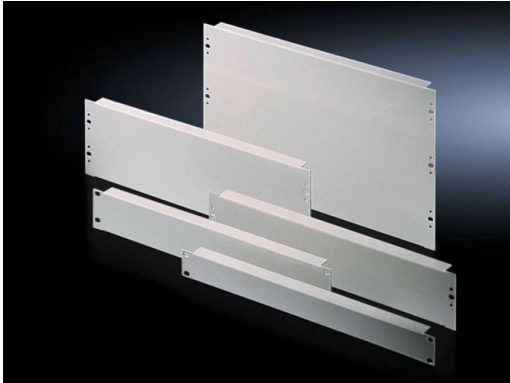

Rittal – The System.

Faster – better – everywhere.

► Blanking panel, 482.6 mm (19") – DK 7152.005

Date : Aug 26, 2014

ENCLOSURES

POWER DISTRIBUTION

CLIMATE CONTROL

IT INFRASTRUCTURE

SOFTWARE & SERVICES

FRIEDHELM LOH GROUP

Blanking panel, 482.6 mm (19") – DK 7152.005

created : 26.08.2014 build on www.rittal.com/uk-en

Product description

Description: As an extension cover or for population as required.

Material: Sheet steel

Colour: RAL 9005

Packs of: 2 pc(s).

EAN: 4028177492110

Customs tariff number: 94039010

Product features

Dimensions: Width: 482.6 mm / 19"

Units: 2 U