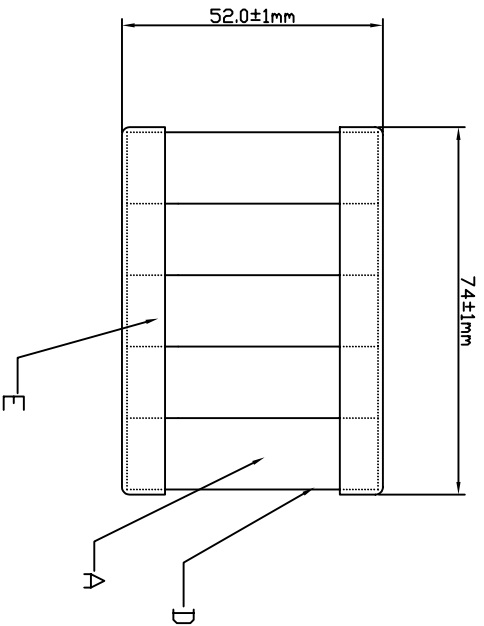

9±1mm

ITEM	Name	Spec.	Quantity
A	battery	Nexcell NI-MH AA 1.2V 2000mAh	10
B	contact strip	4*17*0.12	9
C	contact strip	5*20*0.2	2
D	single cell sealve	PVC: GREEN(23X52mm)	10
E	plastic casing	be destined	2
F			
G			
H			
I			
J			
K			
L			
EIECTROCHEM AUTMATION(KSHANGHAIDCO,LTD			
Drawing No.	7770400	v0	Name
Drawing	Linda.lh	Check	AAX10
date	2013/5/08	date	