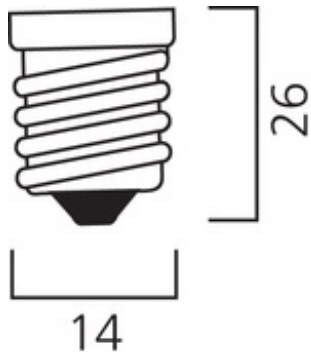

ToLEDo Ball

ToLEDo Ball Dim Clear 470LM E14 SL

0026945

TECHNICAL DRAWINGS