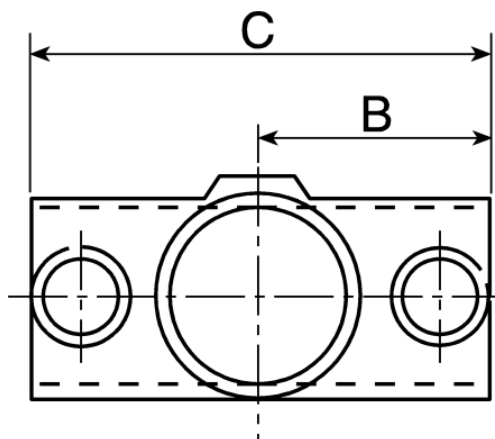

Datasheet

Stock No: 286-3516

RS Pro Round Tube 2-Way Connector, strut profile Type 3

Product Details

Long Tee

Produces a 90° butt joint between two tubes
Fitting can be used to join through tube

| Dimensions (mm) | | |
|-----------------|----|-----|
| Tube Size Ref. | B | C |
| 1 | 48 | 96 |
| 2 | 60 | 122 |
| 3 | 67 | 134 |

ENGLISH

Specifications:

| | |
|-------------------------|--------------------|
| Structural Element Type | Round Tube |
| Connector Type | 2-Way Connector |
| Fits Strut Profile | Type 3 |
| Fits Tube Diameter | 48.3mm |
| Product Family | RS Handrail System |
| Material | Cast Iron |
| Product System | 119 |