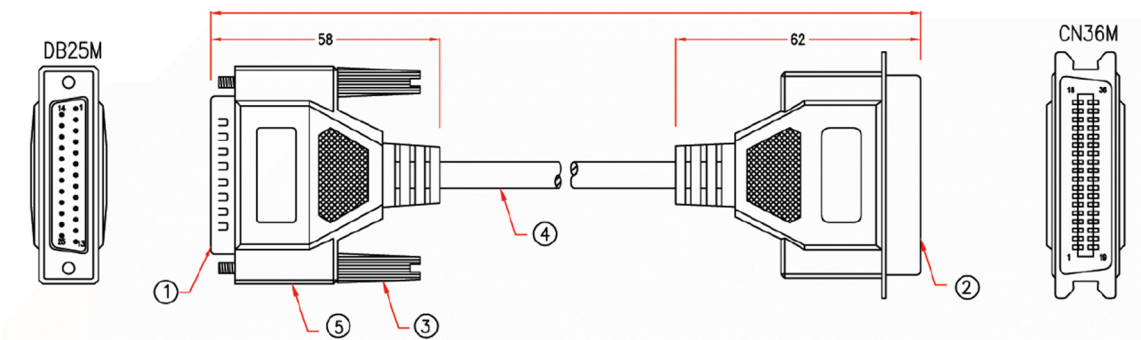

## RS PRO 5mtr 25 Way Male to 36 Way Centronics Printer Cable

Stock number: 182-8818

EN

The RSPRO 5 metre 25 way male to 36 way male Centronics printer cable, commonly known as a parallel printer cable, which has a grey PVC jack and an outer diameter of 7mm. The connectors have a gold flash covering to prevent corrosion.

The connector hoods are also made of grey PVC with a strain relief to prevent the jacket splitting around the boot.

Older printers have parallel connections on them which has now been replaced with USB or wireless connections.