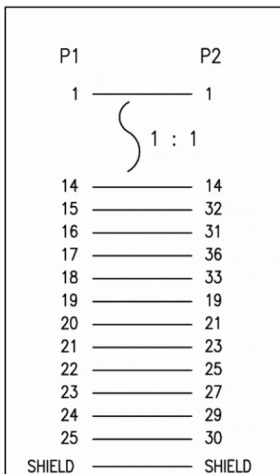

Datasheet

RS PRO 5mtr 25 Way Male to 36 Way Centronics Printer Cable

Stock number: 182-8818

EN

The RSPRO 5 metre 25 way male to 36 way male Centronics printer cable, commonly known as a parallel printer cable, which has a grey PVC jack and an outer diameter of 7mm. The connectors have a gold flash covering to prevent corrosion.

The connector hoods are also made of grey PVC with a strain relief to prevent the jacket splitting around the boot.

Older printers have parallel connections on them which has now been replaced with USB or wireless connections.