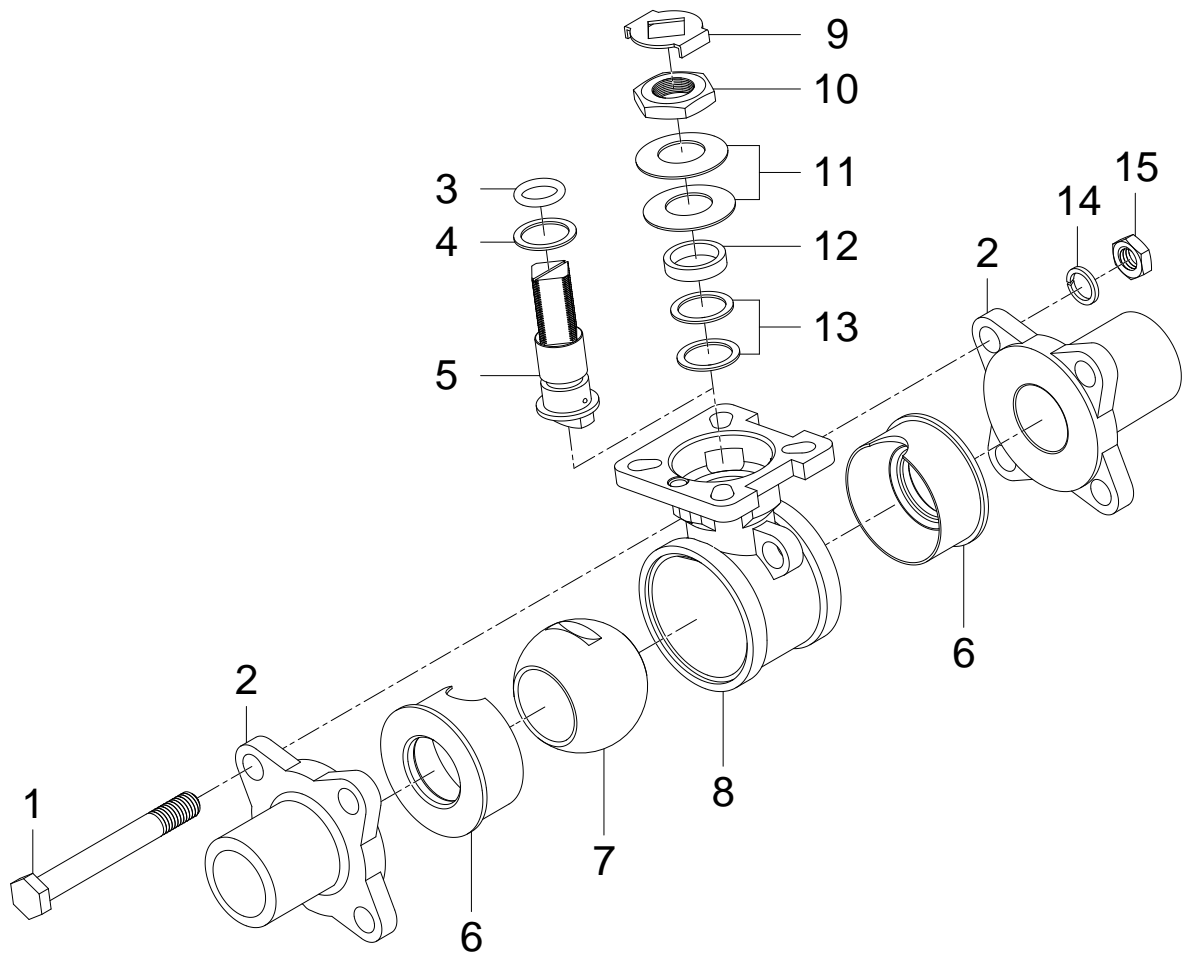

4762847 VZBD-1/2-W1-16-T-2-F0304-V14V14 Ball valve - Series: All

4762847 VZBD-1/2-W1-16-T-2-F0304-V14V14 Ball valve - Series: All

Pos.	Part no.	Type	Note	Qty.	Unit
A	8083171	VAVC-F8-WP-2-1/2"-W1 Seal set	Spare parts: 3, 4, 6, 13	1	PC
1			Not available Tightening torque 30 Nm / 22.1 lbf ft	1	PC
2			Not available	2	PC
3			Not available separately, see position A	1	PC
4			Not available separately, see position A	1	PC
5			Not available	1	PC
6			Not available separately, see position A	2	PC
7	8083179	VAVC-F8-B-2-1/2"-W1 Ball		1	PC
8			Not available	1	PC
9			Not available	1	PC
10			Not available Tightening torque 13 Nm / 9.6 lbf ft	1	PC
11			Not available	2	PC
12			Not available	1	PC
13			Not available separately, see position A	2	PC
14			Not available	1	PC
15			Not available	1	PC