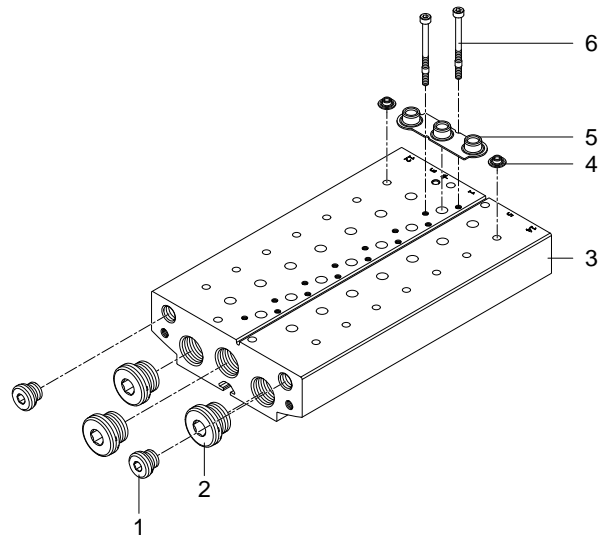

576339 VABM-B10-20E-G38-2 Manifold block - Series: All

576339 VABM-B10-20E-G38-2 Manifold block - Series: All

Pos.	Part no.	Type	Note	Qty.	Unit
A	8026203	VAME-B10-20-MK Assortment of spare parts	Spare parts: 4, 5, 6	1	PC
1	3568	B-1/8 Blanking plug	Tightening torque 5 Nm / 3.7 lbf ft	2	PC
2	3570	B-3/8 Blanking plug	Tightening torque 8.5 Nm / 6.3 lbf ft	3	PC
3		VABM-B10-20E-G38-2 Manifold block	Not available	1	PC
4		VUVS-M5 Seal	Not available separately, see position A	2	PC
5		VUVS-G18 Seal	Not available separately, see position A	1	PC
6		M3X40-10.9 Socket head screw	Not available separately, see position A Tightening torque 1.4 Nm / 1.0 lbf ft	2	PC