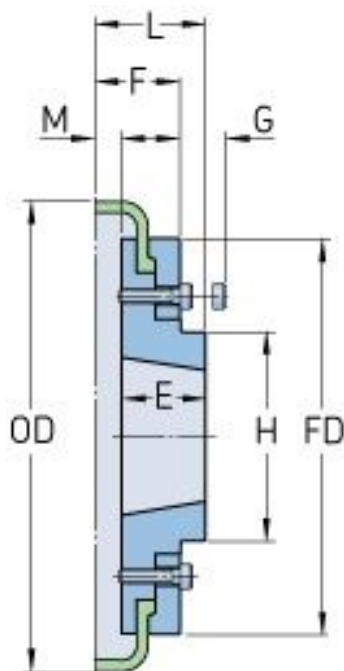

# PHE F90FTBFLG

Size	90
Bushing no.	2517
Nominal torque (Nm)	-
Max torque (Nm)	-
Max speed (r/min)	-
Min. bore (mm)	16
Max. bore (mm)	60
Weight (kg)	0.031
E (mm)	45

© SKF is a registered trademark of the SKF Group