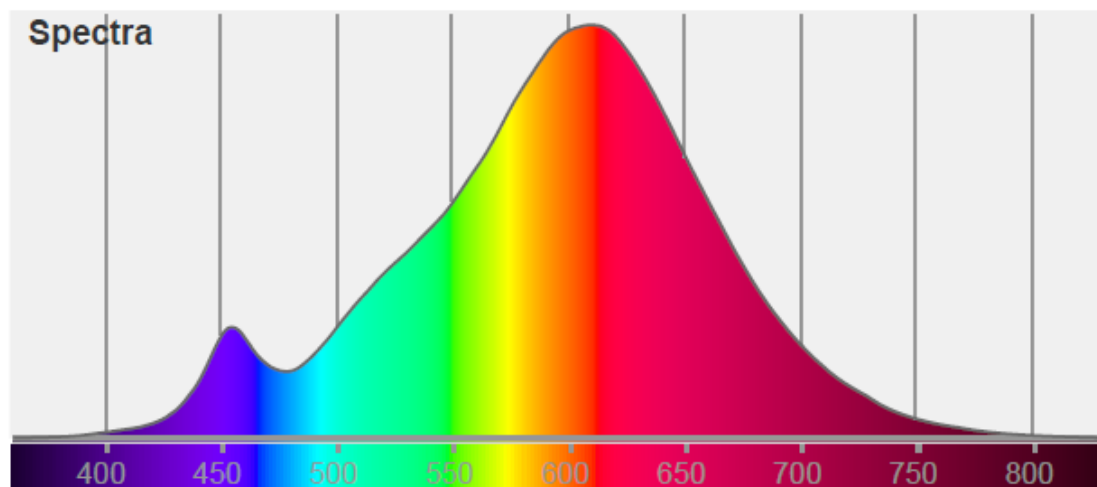

ENGLISH

Datasheet

Stock No: 123-7941

RS Pro Classic Globe (GLS) 6W (60W) 2700K 806lm B22 Non-Dimmable 300 deg Beam Angle

Specifications:

Lamp Base: B22

Lamp Shape: Round

Wattage: 6W

Voltage Rating: 220-240V

Length: 108mm

Diameter: 60mm

Current Rating: 50mA

Frequency Range: 50Hz

Electric Current: AC

Features:

The Base Colour is matt white classic globe (GLS) clear. Made with aluminium and glass.

ENGLISH

Heat Graph: Warm

2700 K

Beam Angle: 300 Degrees

Beam angle

300°