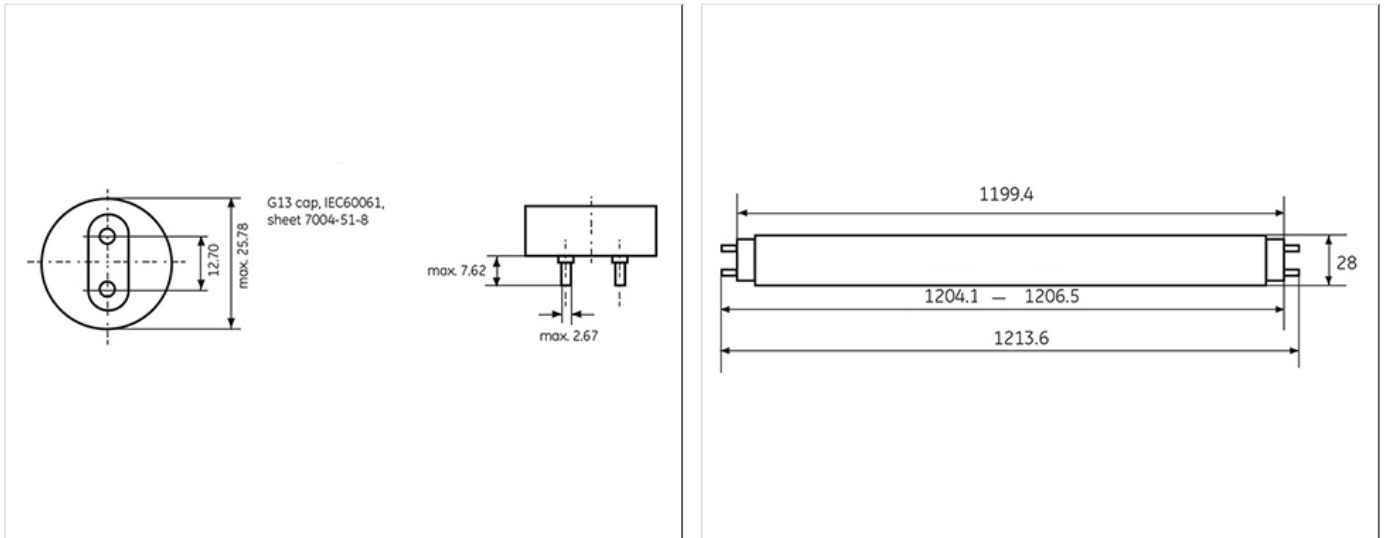

Technical drawing