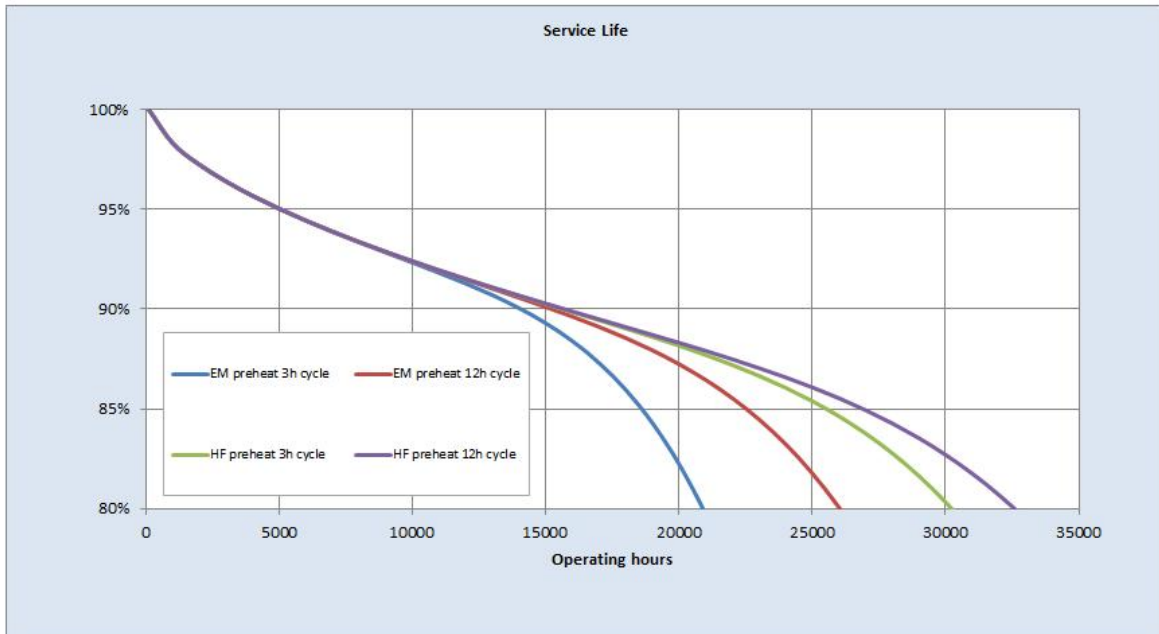

Technical drawing

Lumen maintenance data

Survival data

Service life data

Downloads & Links

[Go to the catalog site \(HTTP\)](#)

[Linear Fluorescent Lamps Catalogue \(PDF\)](#)

[LFL T8 LongLast™ Lamps Data sheet \(EN\) \(PDF\)](#)