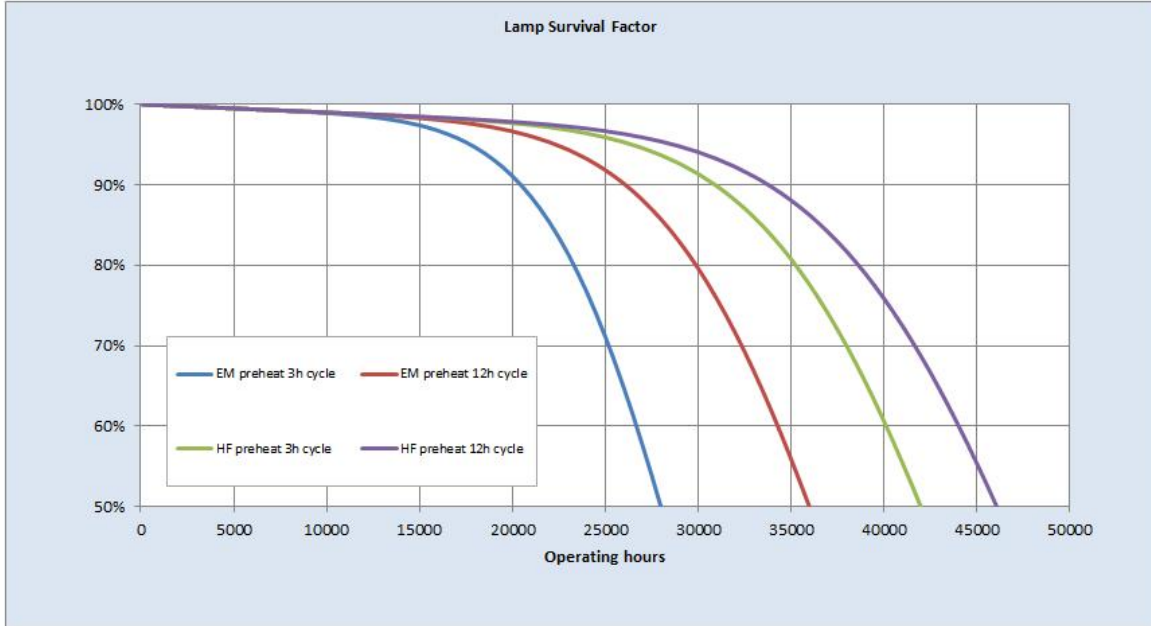

Survival data