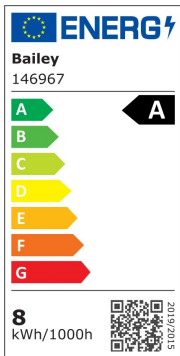

General ETIM properties

ETIM group	Lamps
ETIM class	LED-lamp/Multi-LED
Name	LED FIL XTRA A60 E27 7.2W (100W) 1521lm 830 Clear Class A
Brand	Bailey
Productseries	LED Filament GLS
Producttype	A60 XTRA