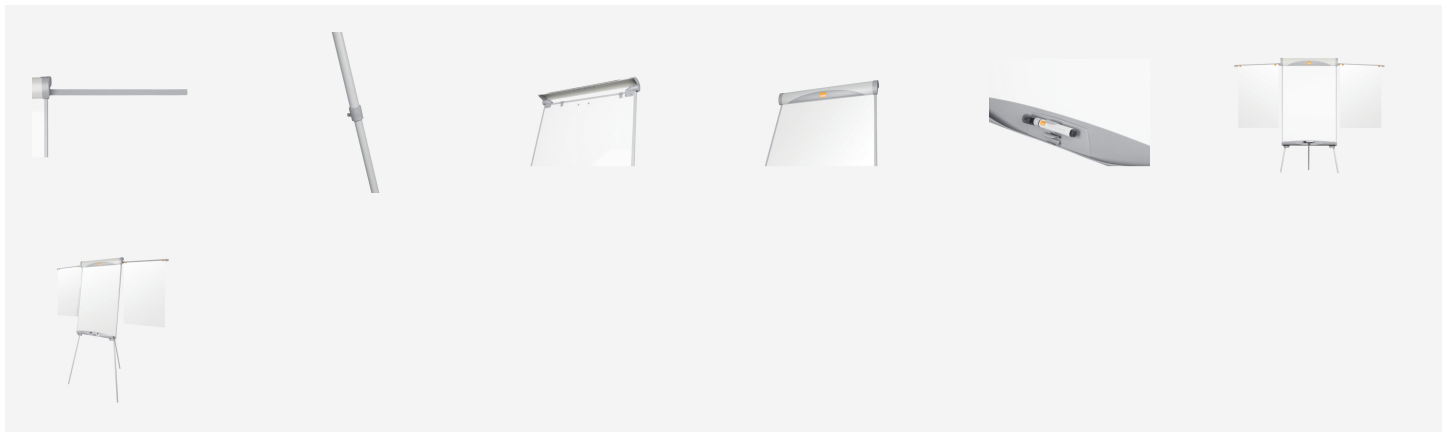

## Nobo Essence Tripod Steel Magnetic Whiteboard Easel with Extended Display Arms (Retail Packed)

Steel magnetic tripod flipchart easel with integrated pen tray. The tripod legs are height adjustable and fully retract for storing and moving. Complete with flipchart pad hooks for use with Nobo flipchart easel pads and has two extending display arms for when extra pages need to be displayed. The steel magnetic whiteboard surface delivers increased erasability, for moderate use.

### Attributes

- Steel magnetic whiteboard surface delivers increased erasability, for moderate use.
- Flipchart easel complete with integrated pen tray.
- Tripod legs are height adjustable and fully retract
- Hooks included to hang a Nobo flipchart easel paper pad
- Two extending display arms for extra display areas
- Max tripod height 1850mm.
- 15 year guarantee

### Specifications

Number	1902046
Colour	white
Dimensions (W x H x D)	1845 x 685 x 700 mm
Weight	11563 g
Pallet quantity	9
EAN code	5028252176798