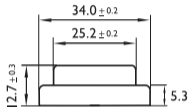

SP60 SERIES

SPLASH PROOF COVER

Specifications

SP60 Series

SP60 PRT1

Type

Splash proof cover

Approval ENEC DEMKO, UL

Splash proof to IP55