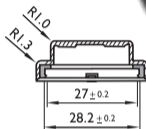

SP60 SERIES

SPLASH PROOF COVER

Specifications

SP60 Series

SP60 PRT1

Type

Splash proof cover

Approval ENEC DEMKO, UL

Splash proof to IP55