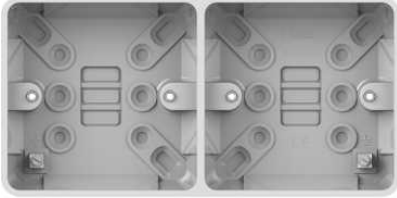

GGBL9D25S

Lisse white moulded - dual surface pattress box - 2 gangs - white - 25mm

Main

Range	Lisse
Aesthetic name	White moulded
Product or component type	Pattress box
Colour tint	White
Quantity per set	Set of 1

Complementary

Device mounting	Surface
Mounting support	Wall mounted
Number of gangs	2 gangs
Cable entry	Knock-outs
Fixing mode	By screws
Material	Urea (carbamide)
Type of packing	Bag
Type of installation	Indoor
Depth	175 mm
Width	87 mm
Height	29 mm
Product weight	0.148 kg