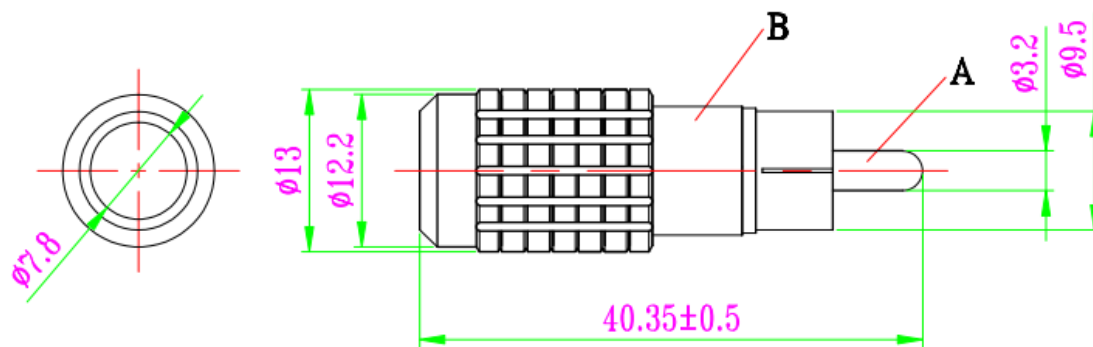

Datasheet

Red Straight Male Cable Mount RCA Plug, Gold Plate

RS Stock number [410-003](#)

Dimensions: (mm)

Material

- Body: Brass / Finished in Gold
- Shell: Aluminium / Finished in Gold