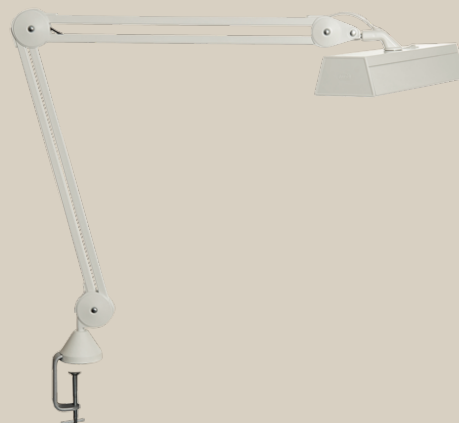

FL 101 Plus

Effective and reliable

FL 101 is a symmetric task light especially suitable for work benches and other large work surfaces where plenty of light is needed. With its flexible arm and head you can easily adjust it for your personal needs. FL 101 Plus is supplied with HF ballast as standard.

Two sizes

FL 101 Plus is available with long or short arm. Choose the version that best suits your needs. Standard with table clamp. Integrated table clamp available on demand. Colour: White.

The importance of the personal task light

LIGHT SOURCE

Supplied with 1 x TC-L 24 W.

BALLAST

Electronic ballast (HF)

BODY MATERIAL & COLOUR

Steel arm and shade. Colour: white

MOUNTING

Standard with table clamp (AH clamp). Integrated table mounts (TE bushing and CC-bracket) are available on demand

OPTICS

Symmetric light output. Aluminium reflector is available on demand.

ARM TECHNOLOGY & MOVEMENT

Parallel, three-pivot arm. Arm lengths are 70 and 105 cm. Side-to-side, up-and-down and rotational head movement.