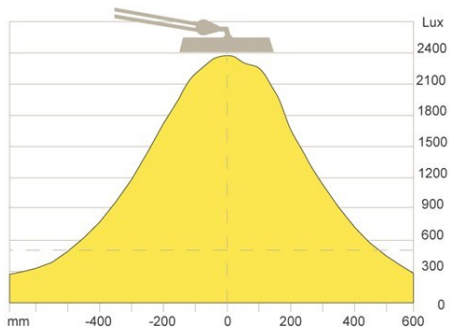

LIGHT MEASUREMENT DRAWINGS