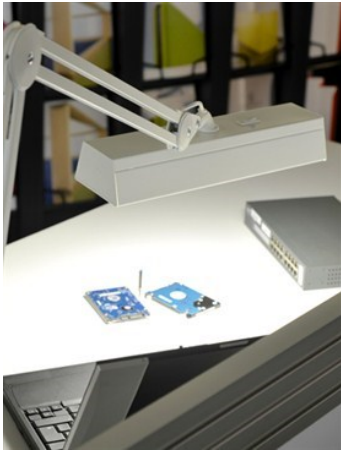

FL 101 Plus

Effective and reliable

FL 101 is a symmetric task light especially suitable for work benches and other large work surfaces where plenty of light is needed. With its flexible arm and head you can easily adjust it for your personal needs. FL 101 Plus is supplied with HF ballast as standard.

LIGHT SOURCE

Supplied with 1 x TC-L 24 W.

BALLAST

Electronic ballast (HF)

BODY MATERIAL & COLOUR

Steel arm and shade. Colour: white

MOUNTING

Standard with table clamp (AH clamp). Integrated table mounts (TE bushing and CC-bracket) are available on demand

OPTICS

Symmetric light output. Aluminium reflector is available on demand.

ARM TECHNOLOGY & MOVEMENT

Parallel, three-pivot arm. Arm lengths are 70 and 105 cm. Side-to-side, up-and-down and rotational head movement.

FL 101 Plus

MEASUREMENT DRAWINGS

FL 101 Plus

LIGHT MEASUREMENT DRAWINGS

FL 101 Plus

GALLERY

FL 101 Plus

FL 101 Plus