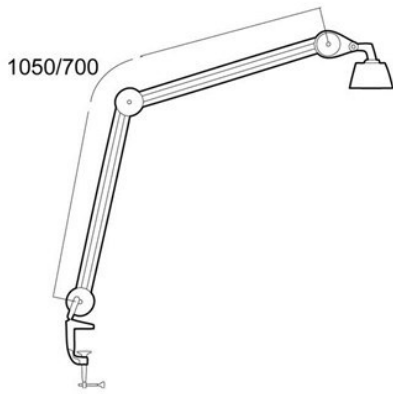

LIGHT SOURCE

Supplied with 1 x TC-L 24 W.

BALLAST

Electronic ballast (HF)

BODY MATERIAL & COLOUR

Steel arm and shade. Colour: white

MOUNTING

Standard with table clamp (AH clamp). Integrated table mounts (TE bushing and CC-bracket) are available on demand

OPTICS

Symmetric light output. Aluminium reflector is available on demand.

ARM TECHNOLOGY & MOVEMENT

Parallel, three-pivot arm. Arm lengths are 70 and 105 cm. Side-to-side, up-and-down and rotational head movement.

FL 101 Plus

MEASUREMENT DRAWINGS

FL 101 Plus

LIGHT MEASUREMENT DRAWINGS

FL 101 Plus

GALLERY

FL 101 Plus

FL 101 Plus