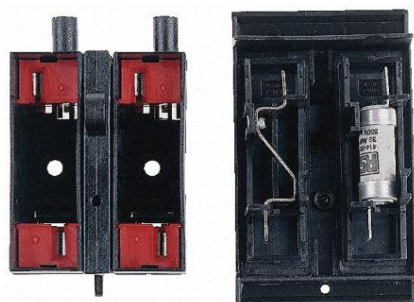

Datasheet

Stock No: 184-9301

RS Pro 32A Rail Mount Fuse Holder for F1 Fuse

Product Details

Slydlok Compact Two Pole

Combined front connecting fuseholder and neutral-link

Compatible with BS 88 blade fuses

Fuse terminals protected by movable shrouds

British Standard Fuse Holders

A comprehensive range of fuse holders, links and accessories to meet virtually every application.

Specifications:

Fuse Size	F1
Current Rating	32A
Number of Poles	2