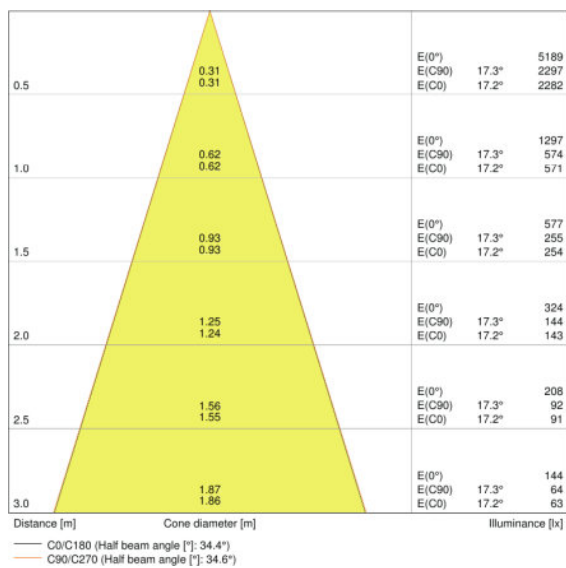

Light Distribution

LDC typ cone

LDC typ polar

LOGISTICAL DATA

Product code	Packaging unit (Pieces/Unit)	Dimensions (length x width x height)	Gross weight	Volume
4058075127432	Folding carton box 1	142 mm x 102 mm x 112 mm	355.00 g	1.62 dm³
4058075127449	Shipping carton box 27	440 mm x 320 mm x 360 mm	10110.00 g	50.69 dm³
4058075190641	Folding carton box 1	142 mm x 102 mm x 112 mm	355.00 g	1.62 dm³
4058075190658	Shipping carton box 27	440 mm x 320 mm x 360 mm	10110.00 g	50.69 dm³
4058075811171	Folding carton box 1	142 mm x 102 mm x 112 mm	355.00 g	1.62 dm³
4058075811188	Shipping carton box 27	440 mm x 320 mm x 360 mm	10110.00 g	50.69 dm³

The mentioned product code describes the smallest quantity unit which can be ordered. One shipping unit can contain one or more single products. When placing an order, for the quantity please enter single or multiples of a shipping unit.

REFERENCES / LINKS

For Guarantee see

- www.ledvance.com/guarantee