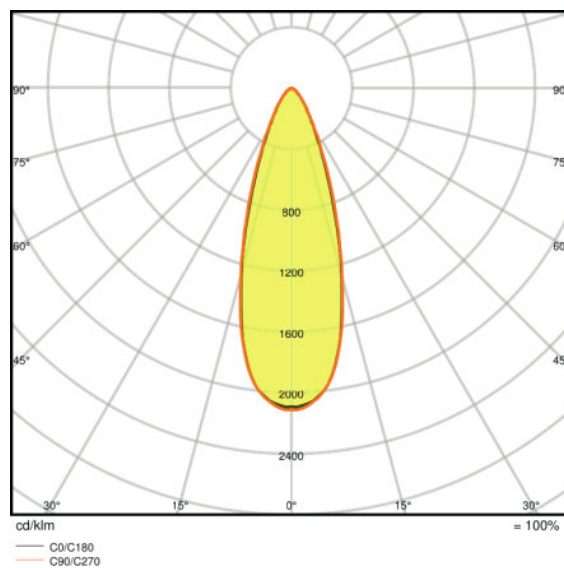

Light Distribution

LDC typ cone

LDC typ polar

LOGISTICAL DATA

Product code	Packaging unit (Pieces/Unit)	Dimensions (length x width x height)	Gross weight	Volume
4058075127432	Folding carton box 1	142 mm x 102 mm x 112 mm	355.00 g	1.62 dm³
4058075127449	Shipping carton box 27	440 mm x 320 mm x 360 mm	10110.00 g	50.69 dm³
4058075190641	Folding carton box 1	142 mm x 102 mm x 112 mm	355.00 g	1.62 dm³
4058075190658	Shipping carton box 27	440 mm x 320 mm x 360 mm	10110.00 g	50.69 dm³
4058075811171	Folding carton box 1	142 mm x 102 mm x 112 mm	355.00 g	1.62 dm³
4058075811188	Shipping carton box 27	440 mm x 320 mm x 360 mm	10110.00 g	50.69 dm³

The mentioned product code describes the smallest quantity unit which can be ordered. One shipping unit can contain one or more single products. When placing an order, for the quantity please enter single or multiples of a shipping unit.

REFERENCES / LINKS

For Guarantee see

- www.ledvance.com/guarantee