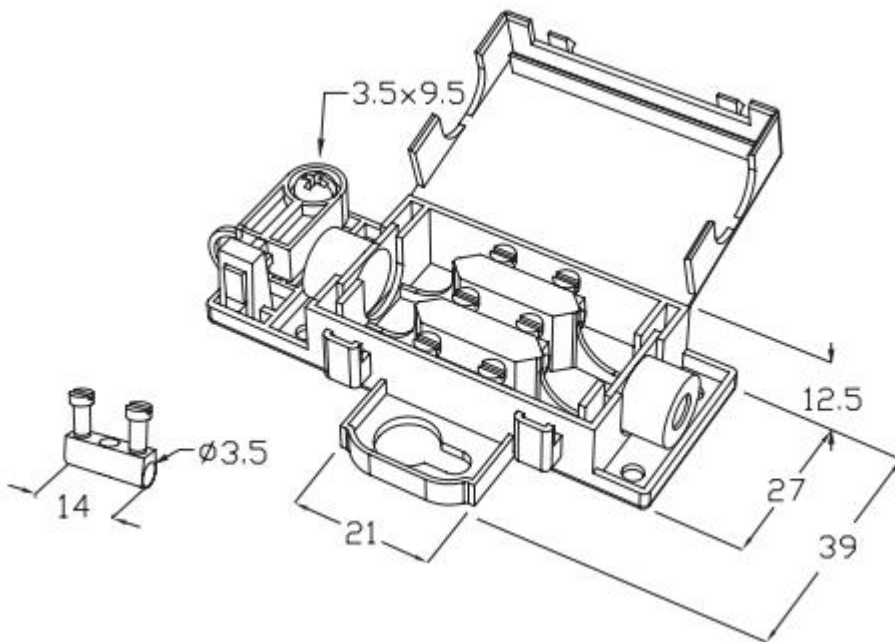

ENGLISH

Datasheet

TH1 10 Nylon Terminal Block Housing IP44, , Cable Mount

RS Stock 434-1989

Dimensions: (mm)

Cable preparation