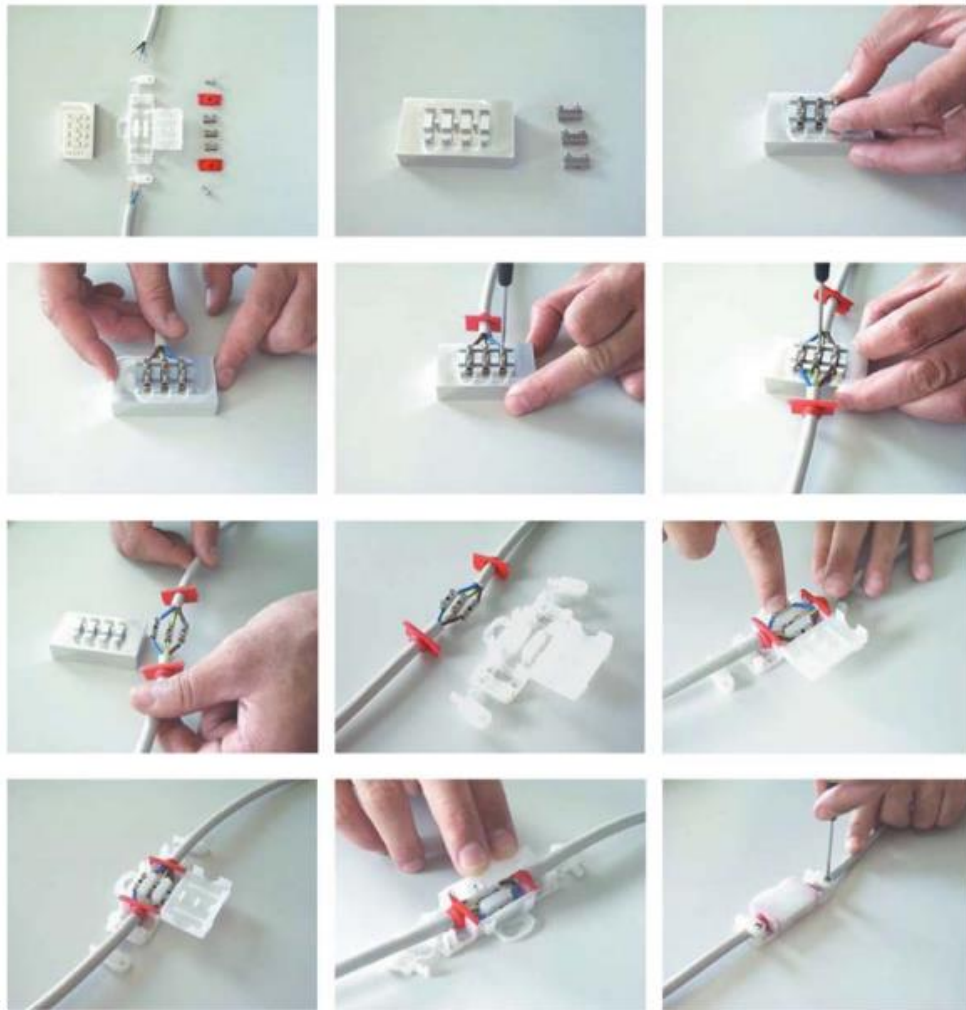

ENGLISH

Datasheet

TH1 10 Nylon Terminal Block Housing IP44, , Cable Mount

RS Stock 434-1989

Dimensions: (mm)

Cable preparation