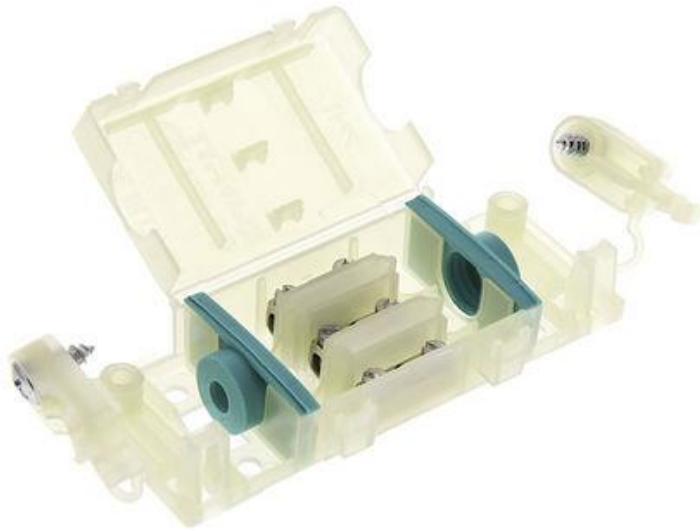

ENGLISH

Datasheet

TH1 10 Nylon Terminal Block Housing IP44, , Cable Mount

RS Stock 434-1989

Dimensions: (mm)

Cable preparation