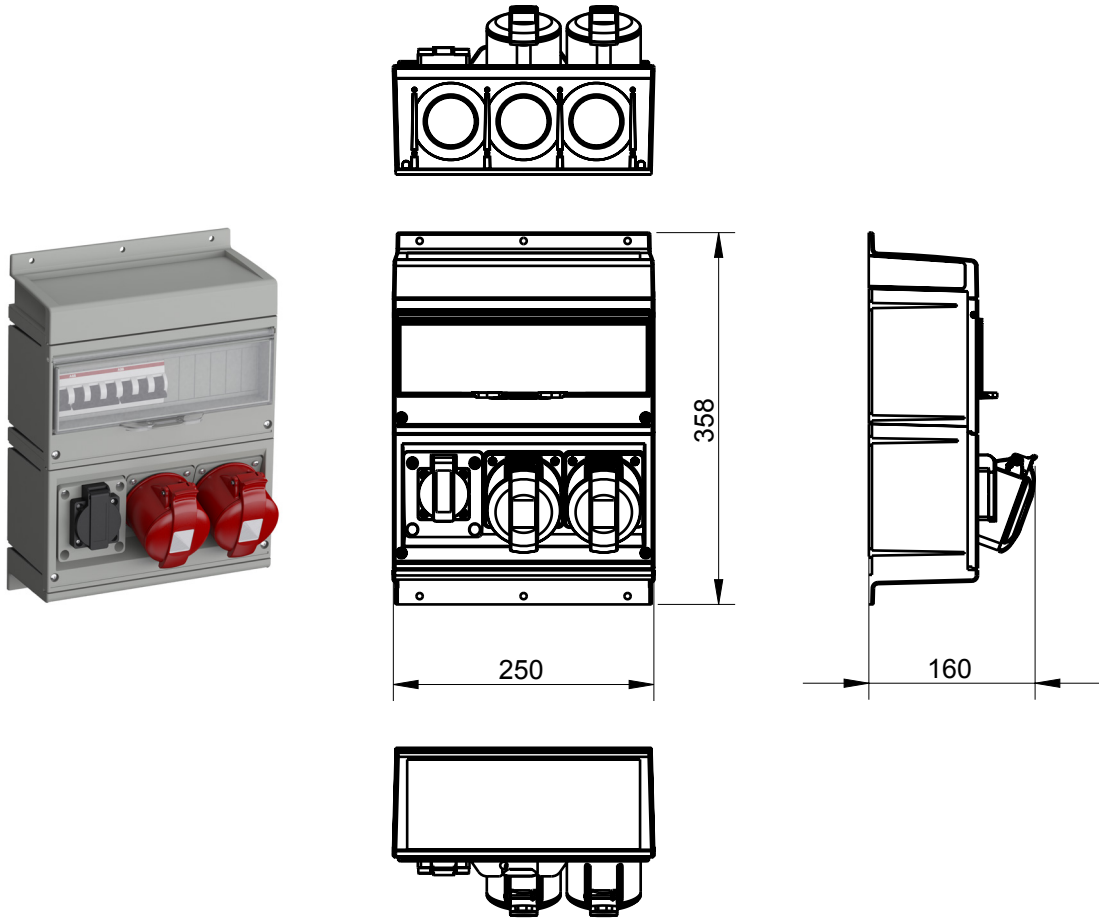

Mod.Kombi MP32/1 Grey BS 2CMA101653R1000
IP44

Modular Combi Plastic grey, 32A, 2x3P+N+E, 1x BS 13A, IP44, MCB's S201-C13 and 2xS203-C32

For more information please contact:

ABB AB
Cewe
Box 1005
SE-611 29 NYKÖPING, Sweden
Tel: +46 155 29 50 00
Fax: +46 155 28 81 10
www.abb.com