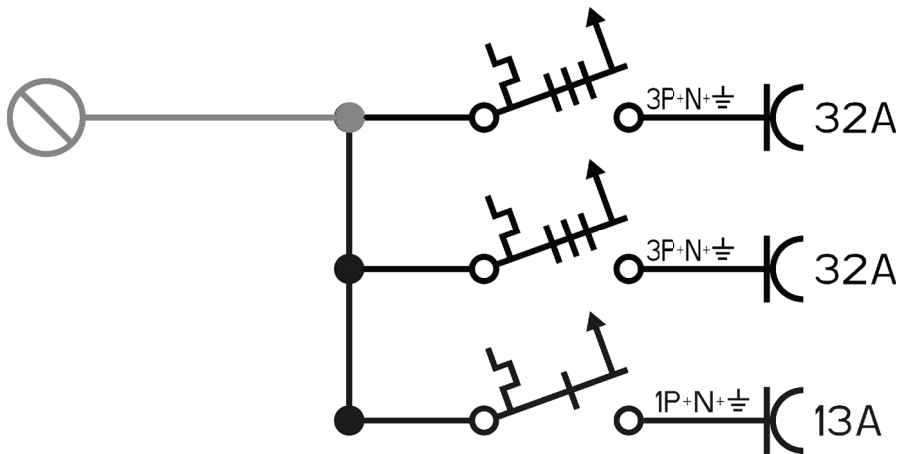

Mod.Kombi MP32/1 Grey BS 2CMA101653R1000
IP44

Modular Combi Plastic grey, 32A, 2x3P+N+E, 1x BS 13A, IP44, MCB's S201-C13 and 2xS203-C32

For more information please contact:

ABB AB
Cewe
Box 1005
SE-611 29 NYKÖPING, Sweden
Tel: +46 155 29 50 00
Fax: +46 155 28 81 10
www.abb.com