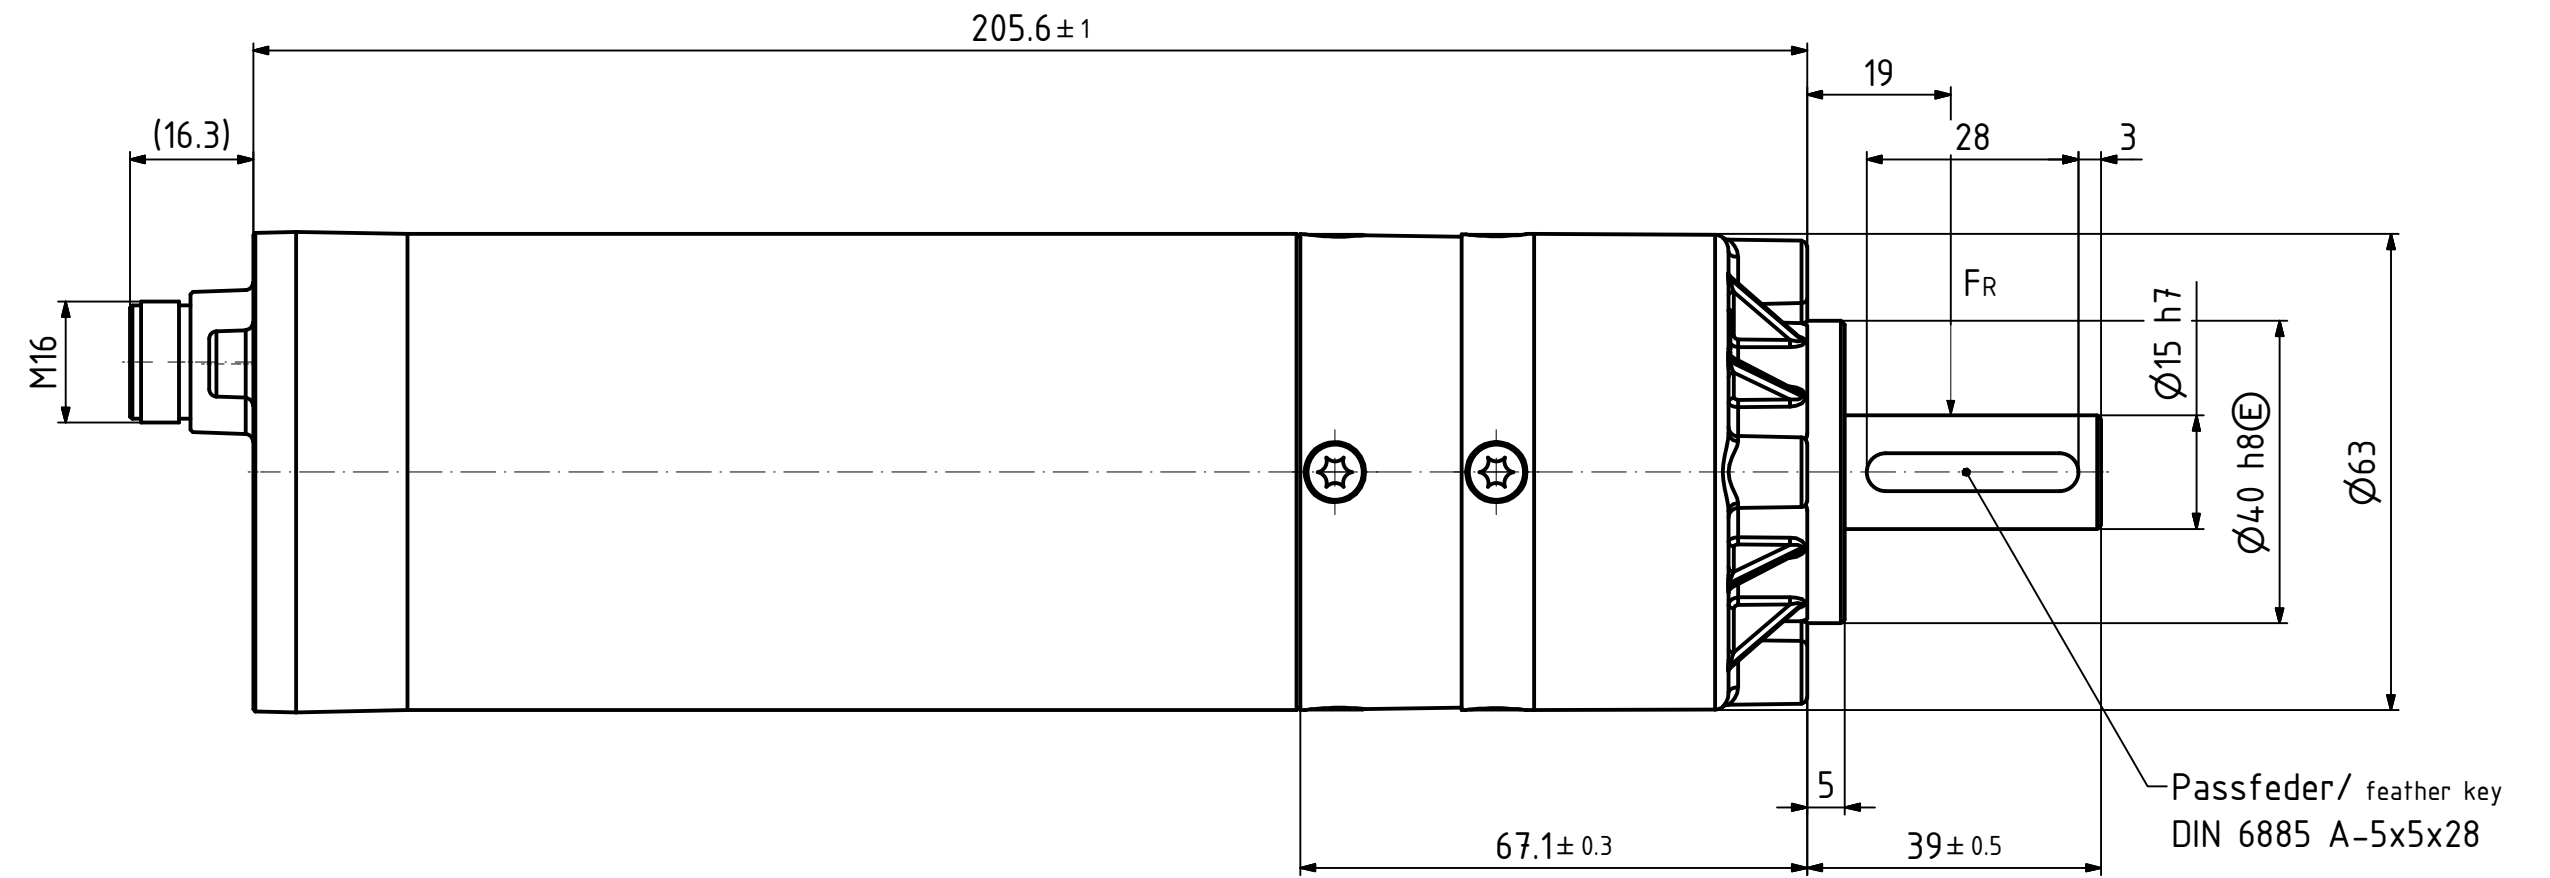

A

B

C

D

E

F

G

Bestellnummer/ order number:	VG.ECI6340BK4.P63.2.30
Getriebetyp/ type of gear:	Performax 63.2
Motortyp/ type of motor:	ECI 63.40