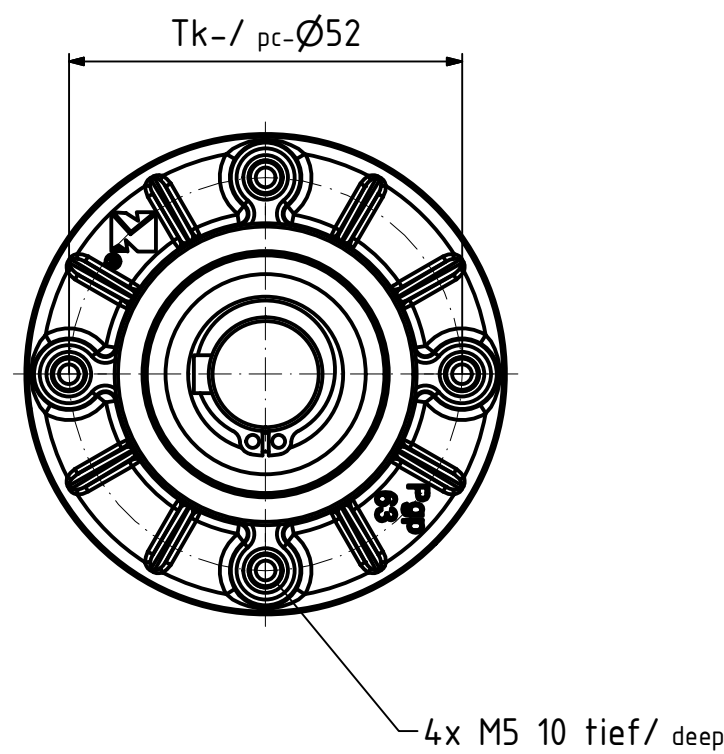

A

B

C

D

E

F

G

Bestellnummer/ order number:	VG.ECI6340BK4.P63.2.30
Getriebetyp/ type of gear:	Performax 63.2
Motortyp/ type of motor:	ECI 63.40