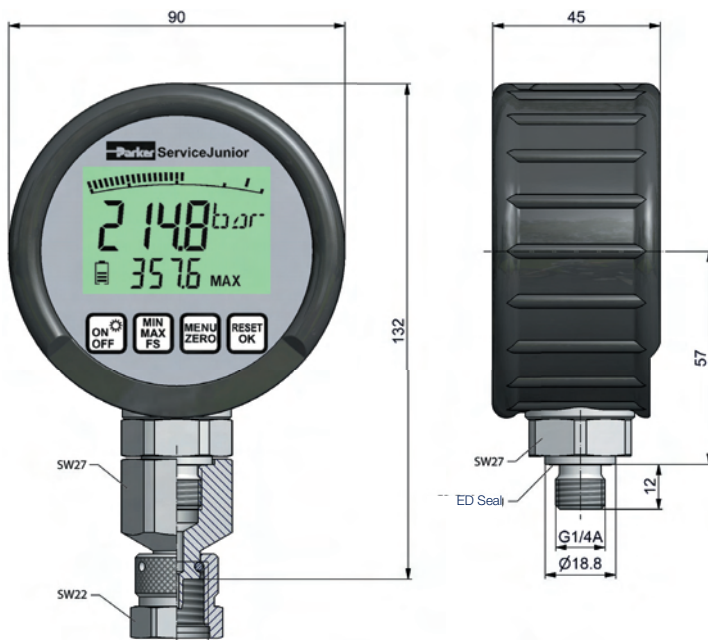

The **ServiceJunior** measures and displays pressures in a single device. Measured values are shown with high precision on a 4-digit display. Pressure peaks are securely captured at a scanning rate of 10 ms.

Blue	Green	Orange	Red	Black
16 bar	100 bar	400 bar	600 bar	1000 bar

Function specifications

No.	Function
A	Trailing indicator with bar graph from peak-hold function
B	Display of MIN/MAX or full scale range (FS)
C	Battery level display
D	ACT value back-lit display (13.5 mm)
	<ul style="list-style-type: none"> On/off switch Back-lit display
	Minimum/maximum value/full scale (FS)
	<ul style="list-style-type: none"> Automatic shut-off, choice of units Zero-point correction
	<ul style="list-style-type: none"> Reset MIN and MAX values Confirm menu function

1 ServiceJunior

Pressure measurement

ServiceJunior with adapter 1/4" BSPF female - M16x2 female SCA-1/4-EMA-3

Adapter M16x2 male - M16x2 male SCA-EMA-3/3

Measuring Connection EMA-3/xxx

Test hose SMA3-xxx

Technical data

SCJN	016	100	400	600	1,000
Range (bar)	-1...16	0...100	0...400	0...600	0...1,000*
Range (bar)	16	100	400	600	630
Overload pressure P_{max} (bar)	32	200	800	1,000	1,000
Burst pressure (bar)	160	800	1,700	2,000	2,000
Housing	Ø = 90 mm; D = 45 mm Zinc die casting with rubber TPE protection cover				
Weight	approx. 300 g				
Pressure port	Stainless steel 1/4" BSPP (ISO 228-1), M16x2 SCA-1/4-EMA-3 adapter included				
Input	PMC pressure measurement cell 10-ms scanning rate Accuracy ± 0.5 % FS: SCJN-xxx-01 ± 0.25 % FS: SCJN-xxx-03 ± 0.1 % FS: SCJN-xxx-02 + 0.2 %/year A/D converter 12 bit				
Display	LC text display, 4.5 digits, 50x34 mm Digit size ACT value display 13.5 mm Back-lit illumination Bar graph (trailing indicator) with peak-hold function (analogue output on request)				