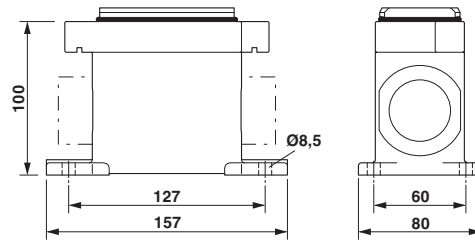

Housing - HC-HPR-B06-SHFH-2SSM20-EMR-BK - 1411880

Dimensioned drawing

Dimensional drawing

Phoenix Contact 2015 © - all rights reserved
<http://www.phoenixcontact.com>