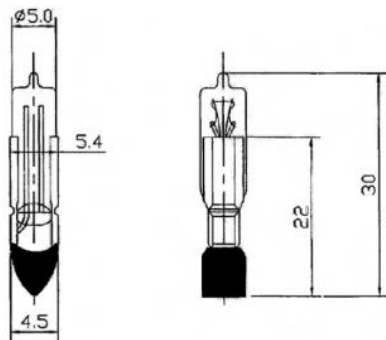

Datasheet

Red Filament Indicator Lamp

RS Stock number 104-705

Dimensions: (mm)

Specification

Structure		Design Characteristics	
Bulb Type	T5.5 Red	Voltage	220/250V
Bulb Diameter	Ø5.0 Max	Amperage	1.5mA \pm 10%
Length	30 Max	Gas Type	Neon Gas-Filled
Base Type	T5.5	Life Hours	25,000 Hours