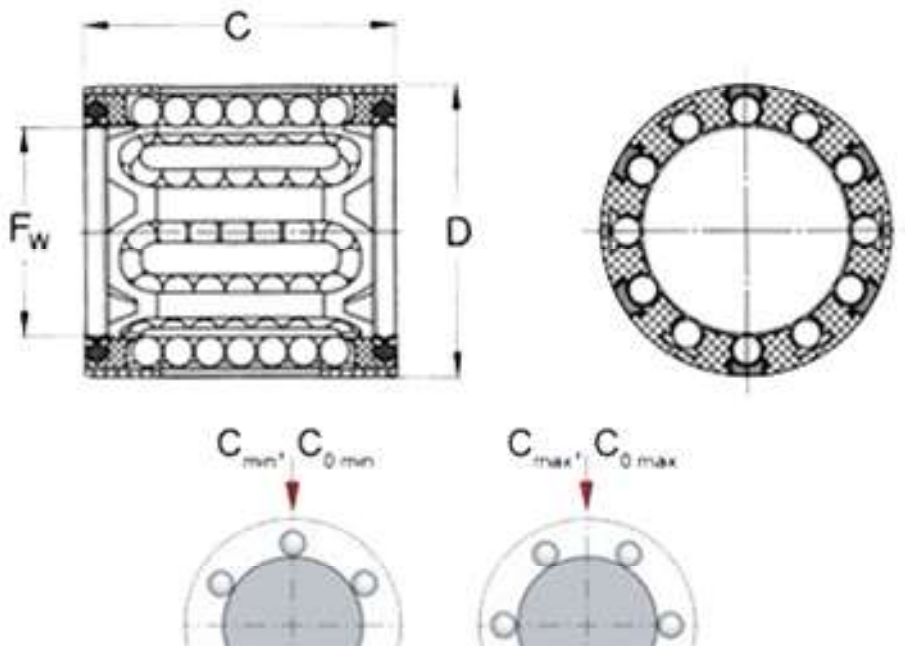

## LBBR 20-2LS

Lineaire lagereenheid met 2 seals

C [mm]:	30
D = Da [mm]:	28
Fw [mm]:	20
Kogelbanen [#]:	6

Datum: 07/05/2020

The contents of this report are the copyright of the publisher and may not be reproduced (even extracts) unless permission is granted. Every care has been taken to ensure the accuracy of the information contained in this report but no liability can be accepted for any loss or damage whether direct, indirect or consequential arising out of the use of the information contained herein.