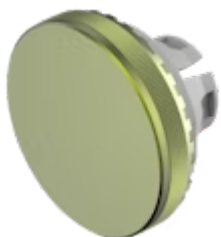

# Lens

84-  
7201.500

Distribution by  
Rs-online

<https://rs-online.eao.com/component/84-7201.5...>

Your product:

---

## 84-7201.500 Lens

### OPERATING-/INDICATION PART

**Lens colour:** Olive green

**Lens material:** Aluminium

**Lens illumination:** Non illuminated

**Lens shape:** Flush

**Lens optics:** opaque

**Lens type:** Level with front bezel

### OTHER

**Short Description:** Lens, Ø 19.7 mm, Non illuminated, No Symbol, Olive green, Flush, Aluminium

**Dimension:** Ø 19.7 mm

**Hints:** The colour of anodised aluminium parts can vary due to technical production reasons