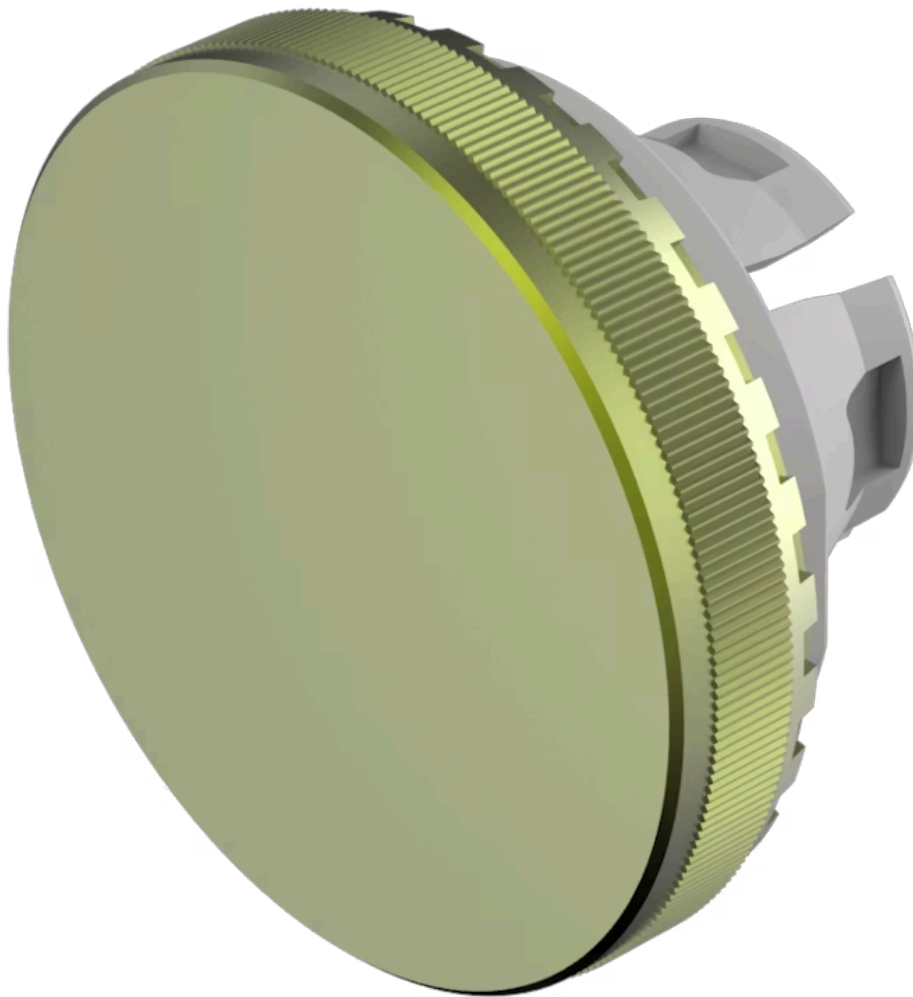

# Lens

84-  
7201.500

Distribution by  
Rs-online

<https://rs-online.eao.com/component/84-7201.5...>

Your product:

---

## 84-7201.500 Lens

### OPERATING-/INDICATION PART

**Lens colour:** Olive green

**Lens material:** Aluminium

**Lens illumination:** Non illuminated

**Lens shape:** Flush

**Lens optics:** opaque

**Lens type:** Level with front bezel

### OTHER

**Short Description:** Lens, Ø 19.7 mm, Non illuminated, No Symbol, Olive green, Flush, Aluminium

**Dimension:** Ø 19.7 mm

**Hints:** The colour of anodised aluminium parts can vary due to technical production reasons