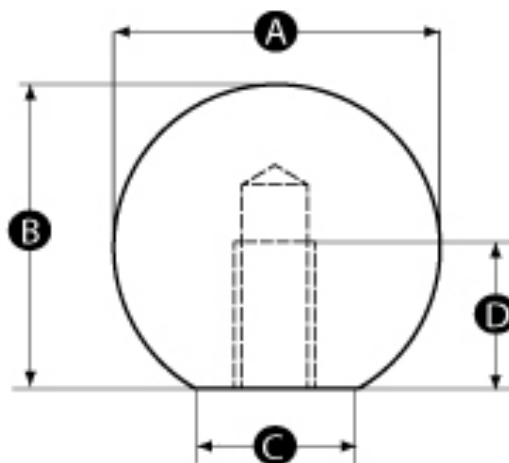

# Push-fit Polished Stainless Steel Ball Knob

RS Stock No: 1443648

## Specification

Material: Stainless steel - 304

Finish: Highly polished

Bore: Push-fit assembly

<b>Stock no</b>	<b>A</b>	<b>B</b>	<b>C</b>	<b>D</b>	<b>Bore size (mm) - H7 Tolerance</b>
1443639	16	15	8	10	4
1443640	16	15	8	10	5
1443641	20	18	12	12	5
1443642	20	18	12	12	6
1443643	25	23	15	16	6
1443644	25	23	15	16	8
1443645	32	29	18	20	6
1443646	32	29	18	20	8
1443648	38	35	22	24	6
1443649	38	35	22	24	8
1443647	38	35	22	24	10
1443650	44	37	32	28	10