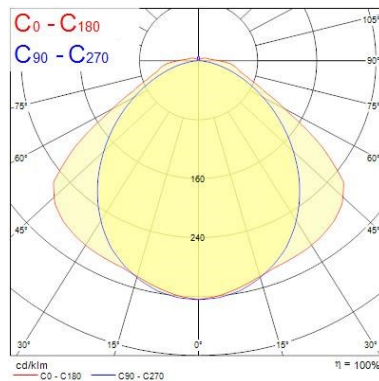

Optical data

Fixture luminous flux (lm)	7300
Luminaire efficacy (lm/W)	126
Colour temperature (K)	4000
Light colour	Neutral White
CRI (Ra)	80
Colour Variation Initial (SDCM)	3
Beam Angle (°)	100
Distribution type	Direct
Photobiological Risk Group	RG0

Safety data

Dry applications use only	No
---------------------------	----

PHOTOMETRY

Distance [m]	Cone diameter [m]	E(0°)	E(C90)	E(C0)
0.5	1.15 1.62	9498	1343	690
1.0	2.30 3.24	2374	336	172
1.5	3.45 4.86	1056	149	77
2.0	4.60 6.48	594	84	43
2.5	5.75 8.10	330	54	23
3.0	6.90 9.72	254	37	19

Distance [m] Cone diameter [m] Illuminance [lx]

— C0 - C180 (Half beam angle: 116.0°)

— C90 - C270 (Half beam angle: 98.0°)

Start Waterproof LED G3 fixed output *START WATERPROOF LED G3 1500MM T 4K* 0048624