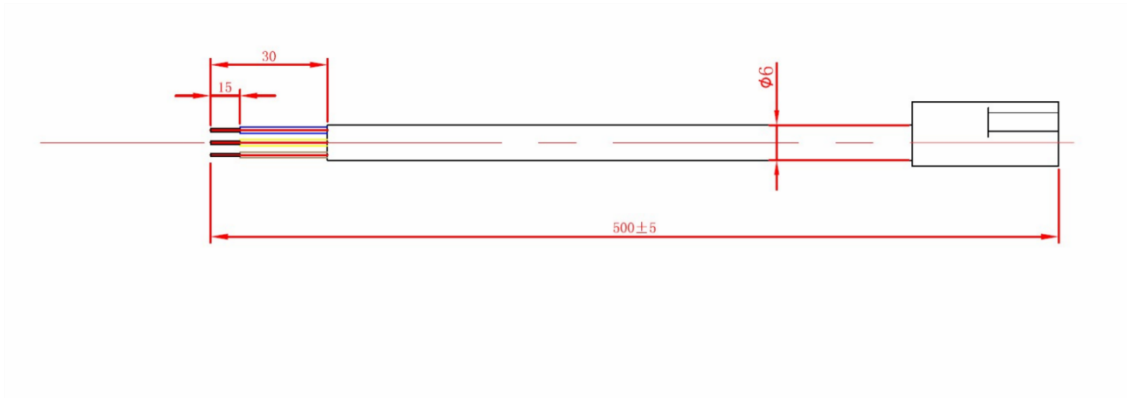

ENGLISH

Datasheet

Stock No: 1256931

RS Pro 500 Power Cable

Product Details

This RS Pro mains power feed is a 3 core 500 mm flexible cable for LED Linear Battens

Ling Diagram:

Specifications:

Connector A Angle	Straight
Connector A Gender	Female
Connector B Angle	Straight
Cross Sectional Area	6 mm
Length	500 mm
Sheath Colour	White
Voltage Rating	230 V