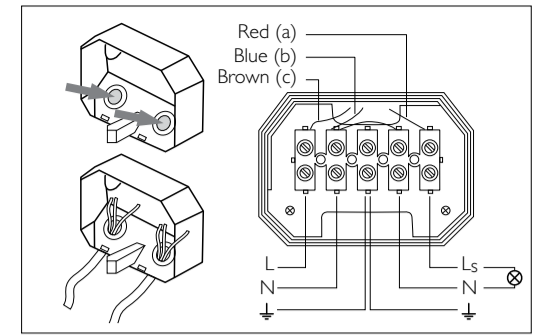

## Quick start guide

Movement detector LRM1040

### Technical data

Supply	220 - 240V <sub>AC</sub> 50Hz.
Switching power	2000VA 500VA (fluorescent EM)
Detection range at 2.5m. height	12.0m.
Recommended mounting height	1.8 - 2.5m. (wall mounting) 2.5 - 4.0m. (ceiling mounting)
Switch off delay	5sec. - 12min.
Light level	30 - 200 lux.
Protection / Class	IP55 / II
Size (length x width x height)	106 x 72 x 88mm.
Material	Polycarbonate
Operating temperature range:	-20° to +40°C.
Parallel operation	No
Remote control	No
Standby power	≤ 1.0W