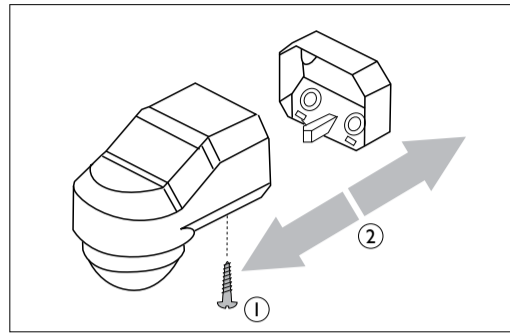

## Quick start guide

Movement detector LRM1040

### Technical data

Supply	220 - 240V <sub>AC</sub> 50Hz.
Switching power	2000VA 500VA (fluorescent EM)
Detection range at 2.5m. height	12.0m.
Recommended mounting height	1.8 - 2.5m. (wall mounting) 2.5 - 4.0m. (ceiling mounting)
Switch off delay	5sec. - 12min.
Light level	30 - 200 lux.
Protection / Class	IP55 / II
Size (length x width x height)	106 x 72 x 88mm.
Material	Polycarbonate
Operating temperature range:	-20° to +40°C.
Parallel operation	No
Remote control	No
Standby power	≤ 1.0W