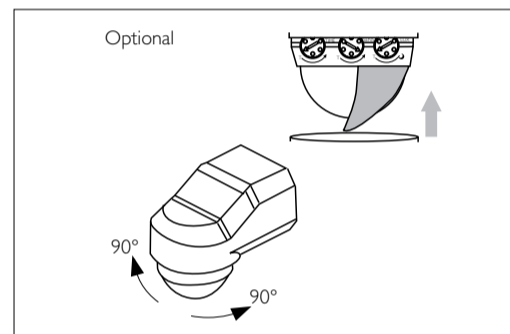

## Quick start guide

Movement detector LRM1040

### Technical data

Supply	220 - 240V <sub>AC</sub> 50Hz.
Switching power	2000VA 500VA (fluorescent EM)
Detection range at 2.5m. height	12.0m.
Recommended mounting height	1.8 - 2.5m. (wall mounting) 2.5 - 4.0m. (ceiling mounting)
Switch off delay	5sec. - 12min.
Light level	30 - 200 lux.
Protection / Class	IP55 / II
Size (length x width x height)	106 x 72 x 88mm.
Material	Polycarbonate
Operating temperature range:	-20° to +40°C.
Parallel operation	No
Remote control	No
Standby power	≤ 1.0W