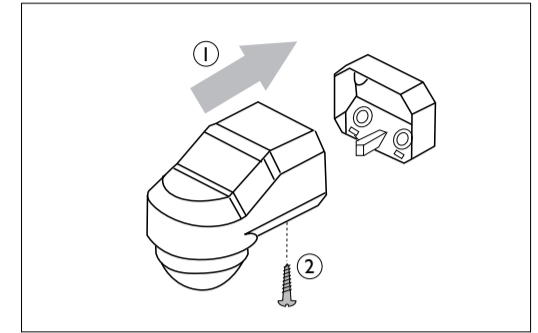

## Quick start guide

Movement detector LRM1040

### Technical data

Supply	220 - 240V <sub>AC</sub> 50Hz.
Switching power	2000VA 500VA (fluorescent EM)
Detection range at 2.5m. height	12.0m.
Recommended mounting height	1.8 - 2.5m. (wall mounting) 2.5 - 4.0m. (ceiling mounting)
Switch off delay	5sec. - 12min.
Light level	30 - 200 lux.
Protection / Class	IP55 / II
Size (length x width x height)	106 x 72 x 88mm.
Material	Polycarbonate
Operating temperature range:	-20° to +40°C.
Parallel operation	No
Remote control	No
Standby power	≤ 1.0W