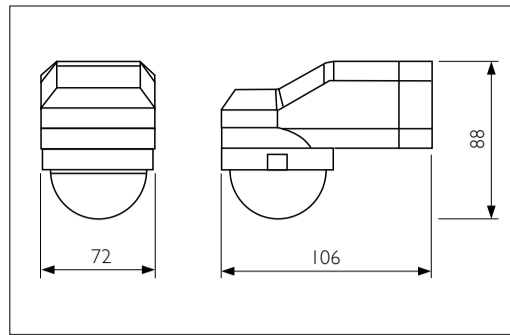

### Technical data

Supply	220 - 240V <sub>AC</sub> 50Hz.
Switching power	2000VA 500VA (fluorescent EM)
Detection range at 2.5m. height	12.0m.
Recommended mounting height	1.8 - 2.5m. (wall mounting) 2.5 - 4.0m. (ceiling mounting)
Switch off delay	5sec. - 12min.
Light level	30 - 200 lux.
Protection / Class	IP55 / II
Size (length x width x height)	106 x 72 x 88mm.
Material	Polycarbonate
Operating temperature range:	-20° to +40°C.
Parallel operation	No
Remote control	No
Standby power	≤ 1.0W