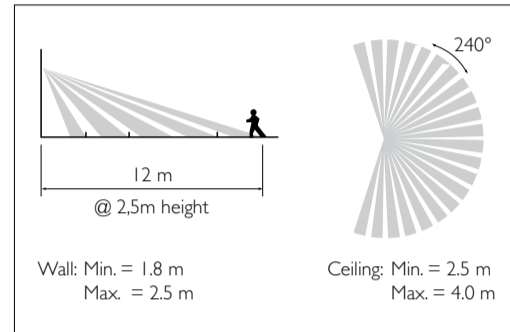

### Technical data

Supply	220 - 240V <sub>AC</sub> 50Hz.
Switching power	2000VA 500VA (fluorescent EM)
Detection range at 2.5m. height	12.0m.
Recommended mounting height	1.8 - 2.5m. (wall mounting) 2.5 - 4.0m. (ceiling mounting)
Switch off delay	5sec. - 12min.
Light level	30 - 200 lux.
Protection / Class	IP55 / II
Size (length x width x height)	106 x 72 x 88mm.
Material	Polycarbonate
Operating temperature range:	-20° to +40°C.
Parallel operation	No
Remote control	No
Standby power	≤ 1.0W