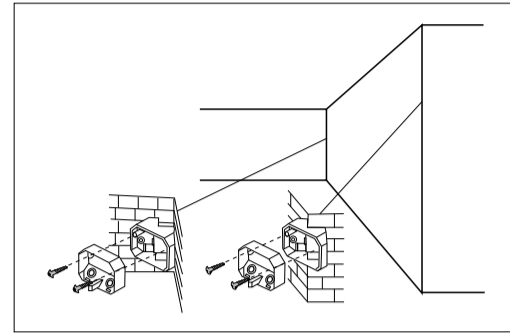

## Quick start guide

Movement detector LRM1040

### Technical data

Supply	220 - 240V <sub>AC</sub> 50Hz.
Switching power	2000VA 500VA (fluorescent EM)
Detection range at 2.5m. height	12.0m.
Recommended mounting height	1.8 - 2.5m. (wall mounting) 2.5 - 4.0m. (ceiling mounting)
Switch off delay	5sec. - 12min.
Light level	30 - 200 lux.
Protection / Class	IP55 / II
Size (length x width x height)	106 x 72 x 88mm.
Material	Polycarbonate
Operating temperature range:	-20° to +40°C.
Parallel operation	No
Remote control	No
Standby power	≤ 1.0W