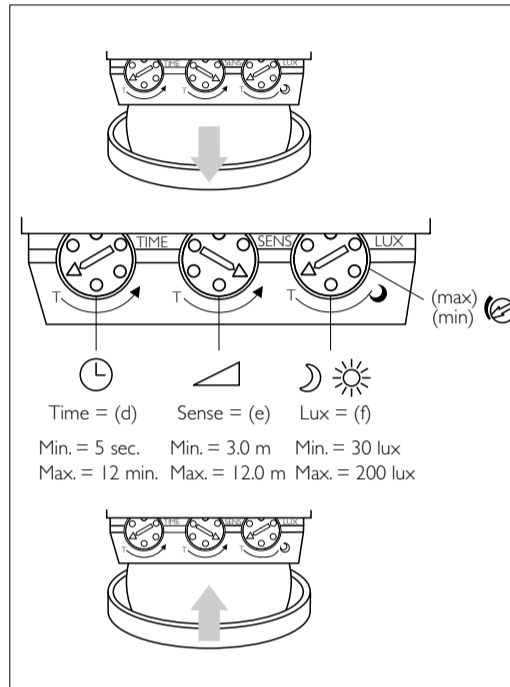

## Quick start guide

Movement detector LRM1040

### Technical data

Supply	220 - 240V <sub>AC</sub> 50Hz.
Switching power	2000VA 500VA (fluorescent EM)
Detection range at 2.5m. height	12.0m.
Recommended mounting height	1.8 - 2.5m. (wall mounting) 2.5 - 4.0m. (ceiling mounting)
Switch off delay	5sec. - 12min.
Light level	30 - 200 lux.
Protection / Class	IP55 / II
Size (length x width x height)	106 x 72 x 88mm.
Material	Polycarbonate
Operating temperature range:	-20° to +40°C.
Parallel operation	No
Remote control	No
Standby power	≤ 1.0W