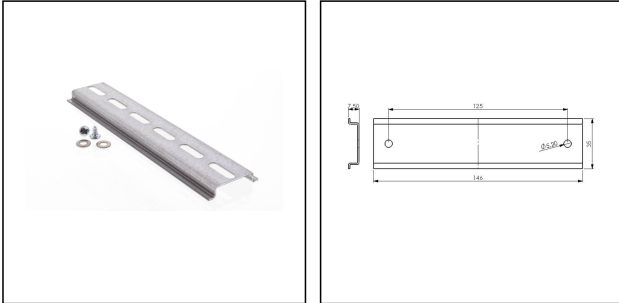

## DIN Rail Kit - COMBI 1210

### DIN Rail kit

Product illustrations are exemplary and may differ from the chosen product. Further variants and individual customization, we will gladly provide you on request.

<b>Type</b>	DIN Rail Kit - COMBI 1210
<b>WISKA-Order no.</b>	10101478
<b>Packing unit</b>	1
<b>Material</b>	Steel